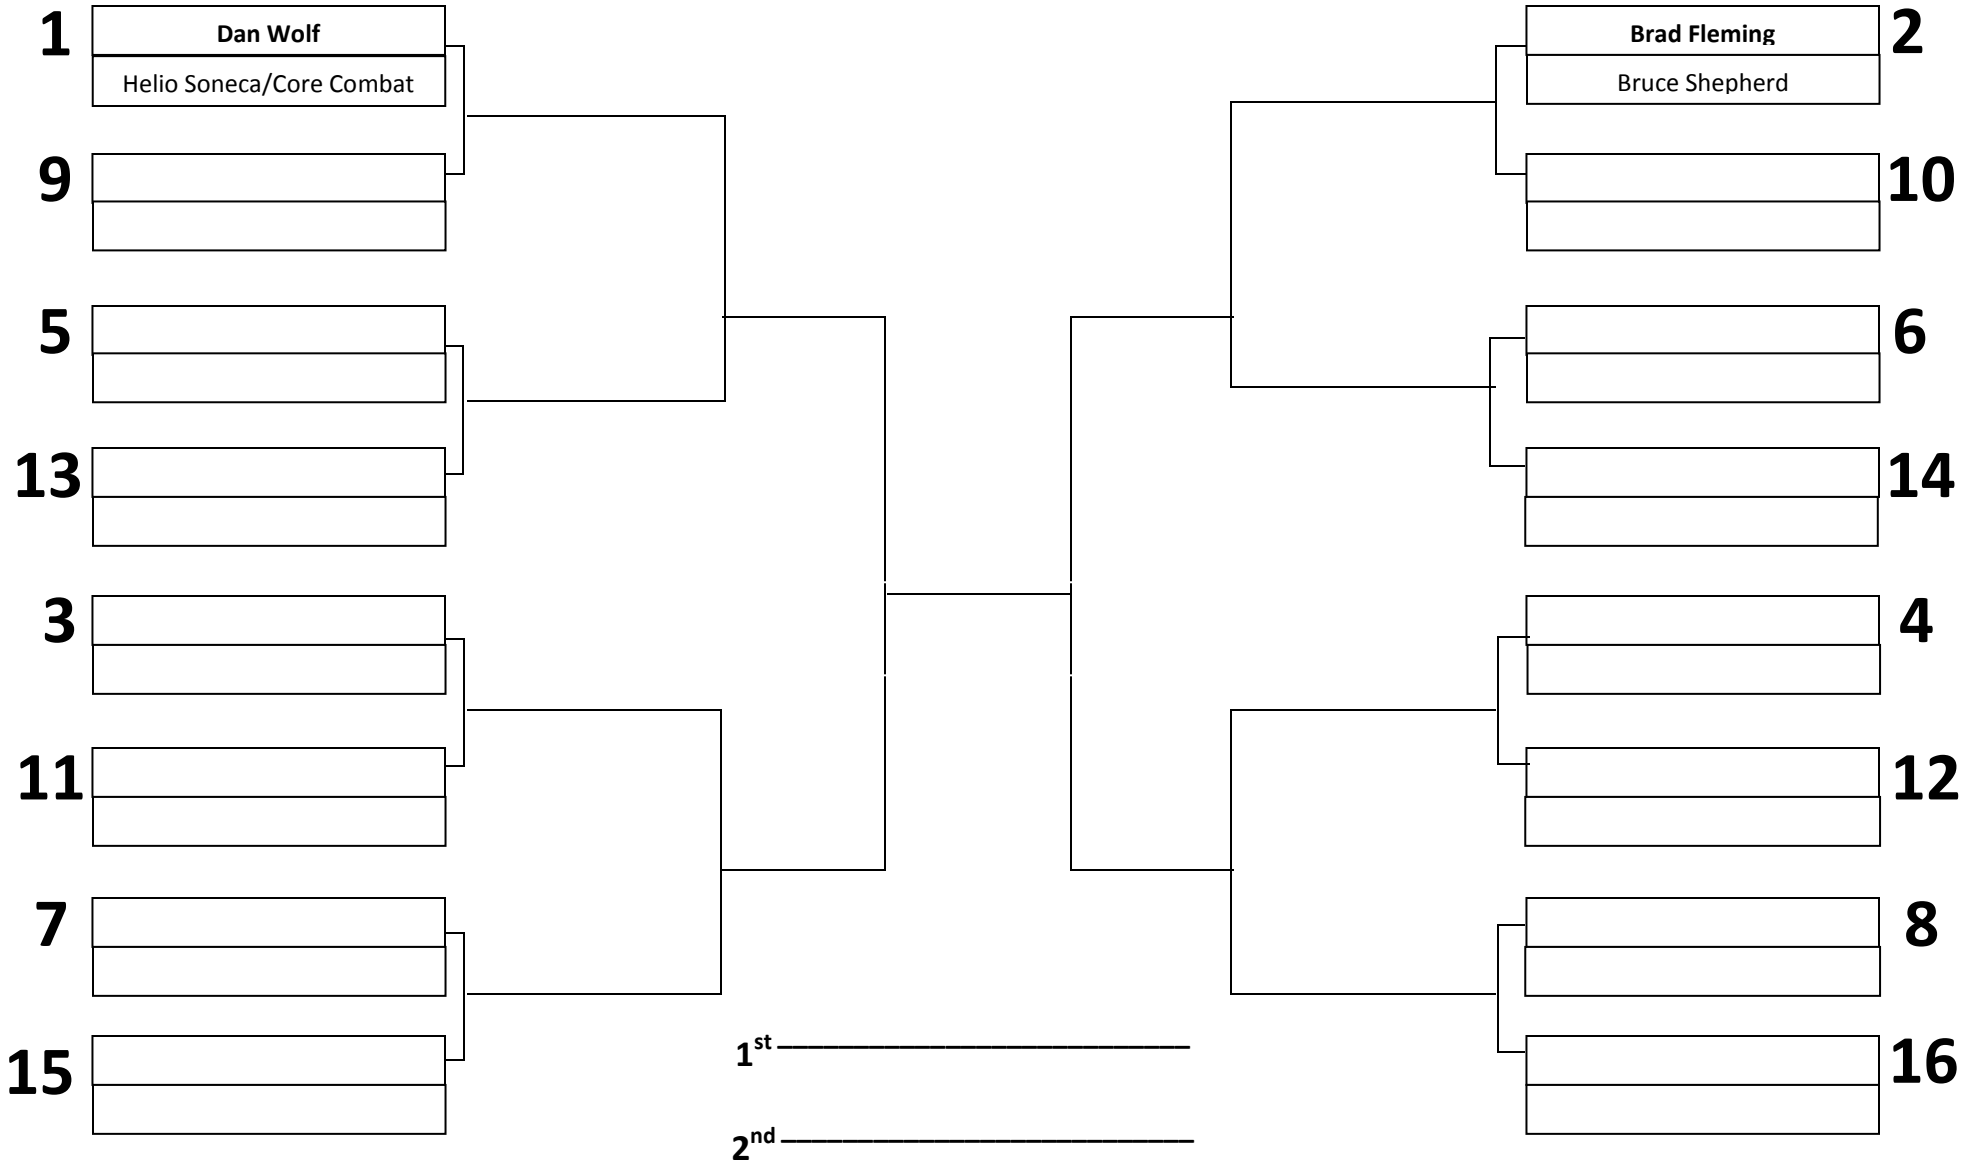

ADULT – ADVANCED – SUPER HEAVY

(Over 215)

7 MINUTE MATCHES

- 1st _____
- 2nd _____
- 3rd _____
- 4th _____

FINAL