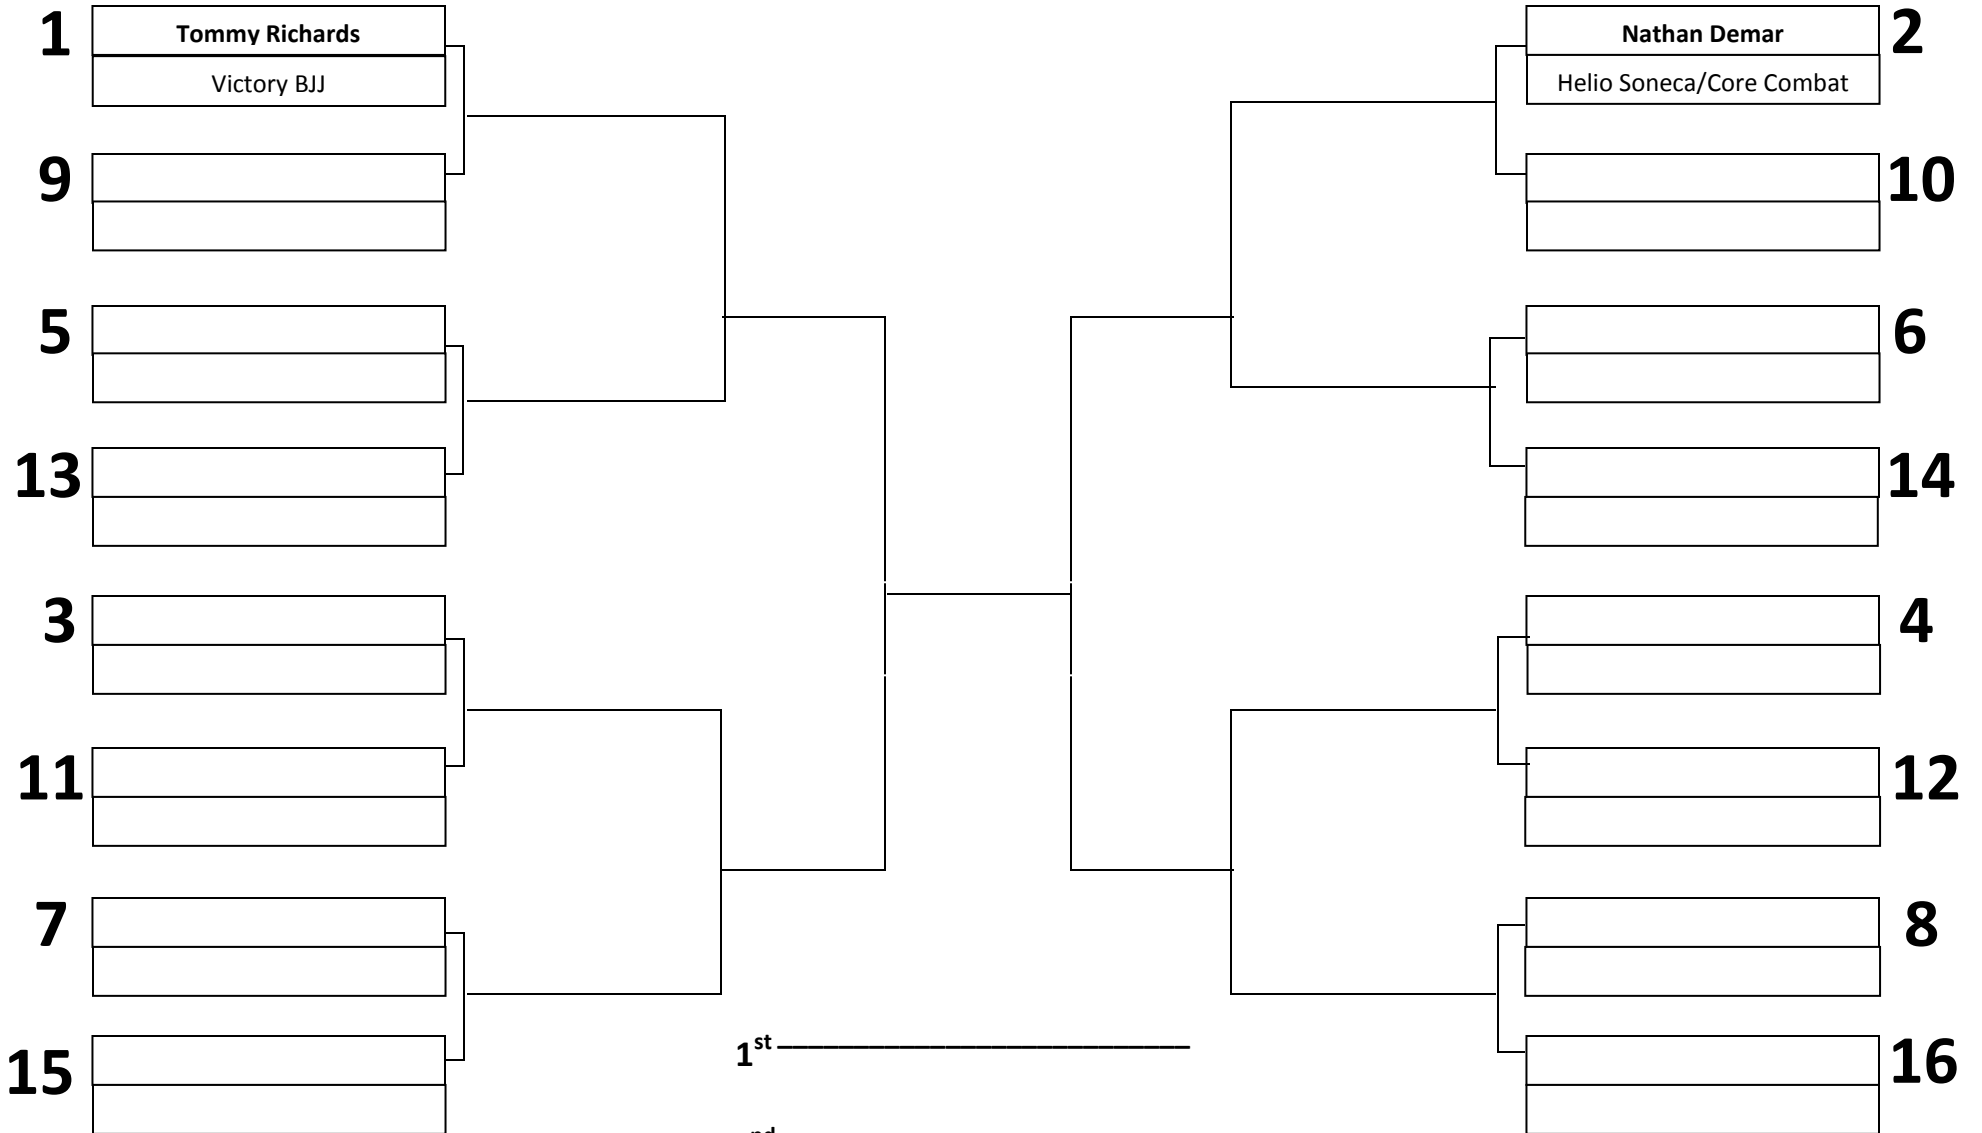

ADULT – BLUE BELT – FLYWEIGHT

(Under 144.9)

6 MINUTE MATCHES

- 1st _____
- 2nd _____
- 3rd _____
- 4th _____