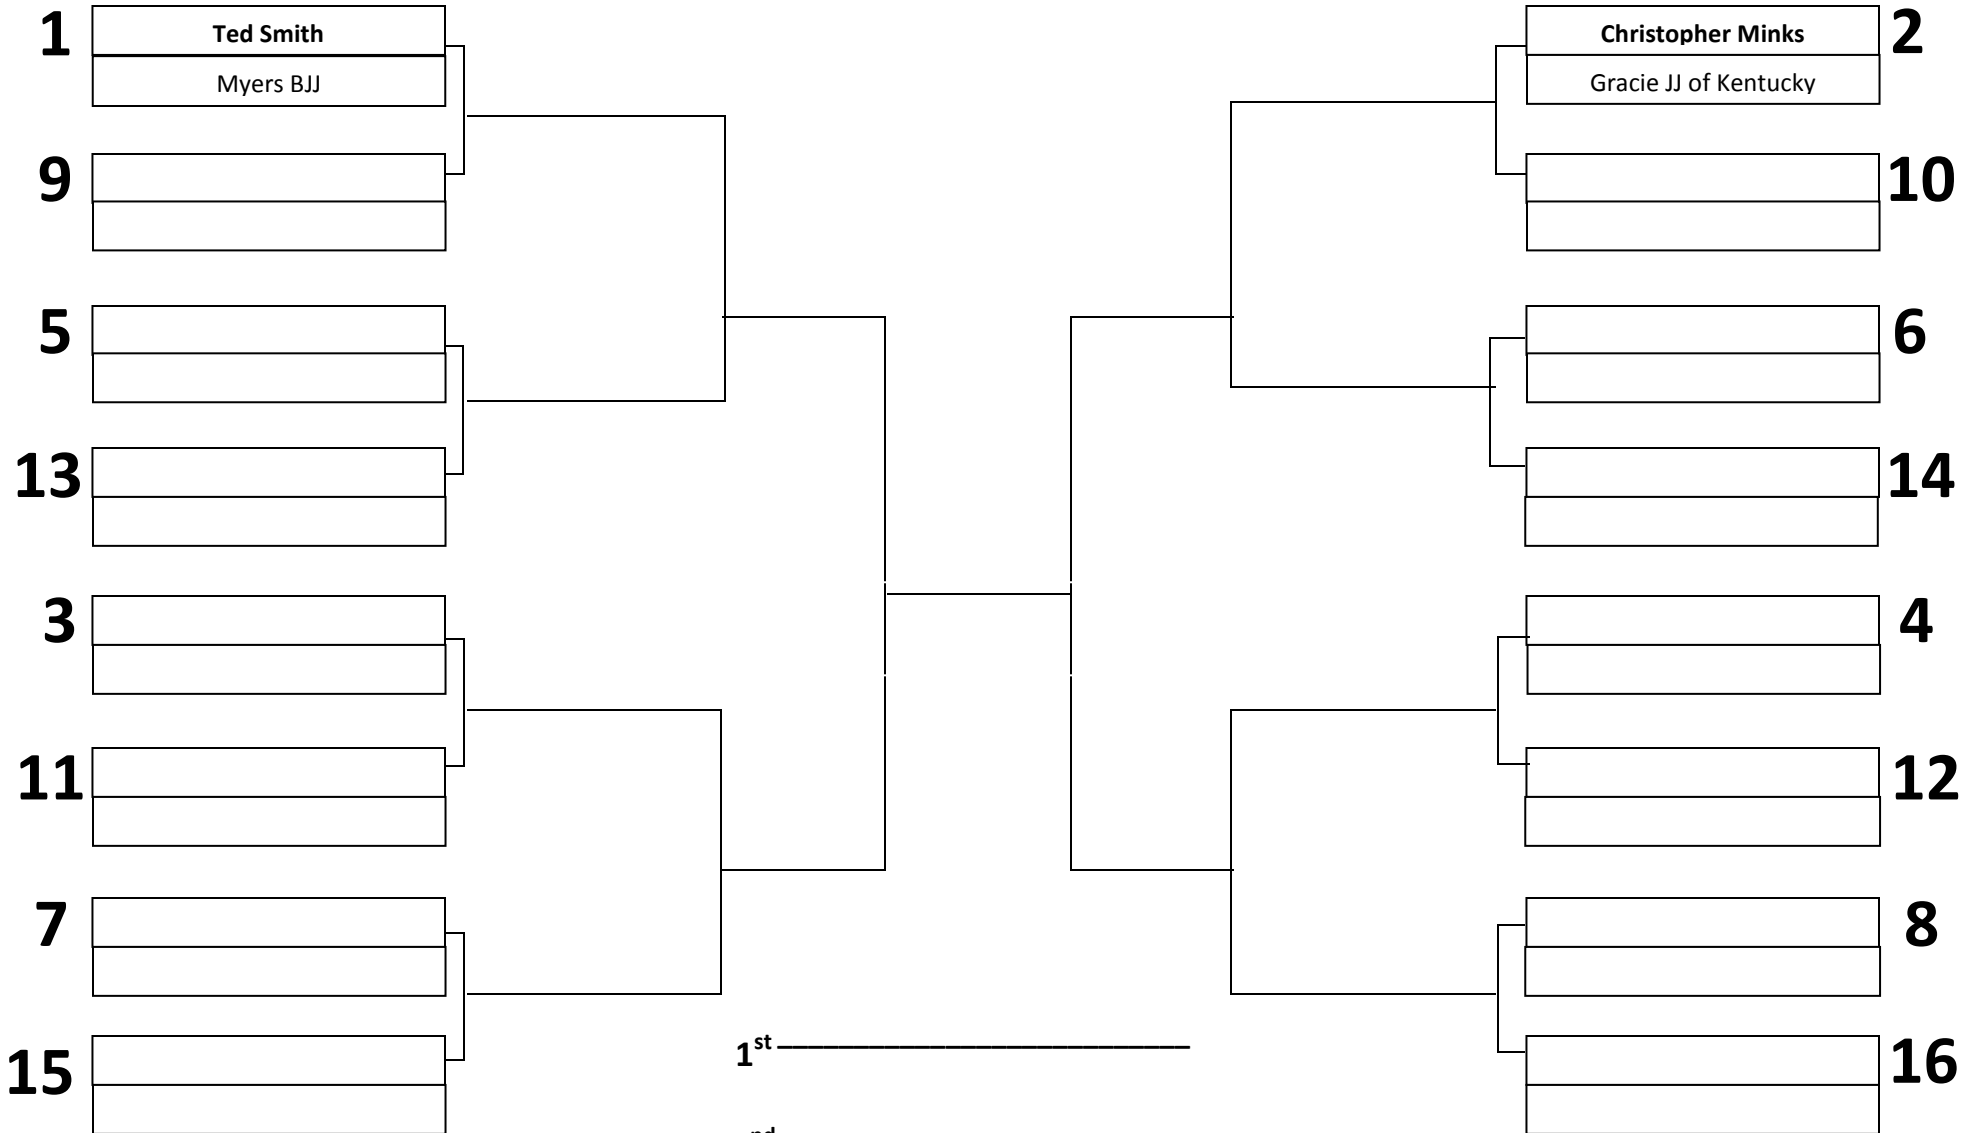

ADULT – BLUE BELT – HEAVYWEIGHT

(Under 190 – 214.9)

6 MINUTE MATCHES

- 1st _____
- 2nd _____
- 3rd _____
- 4th _____

FINAL