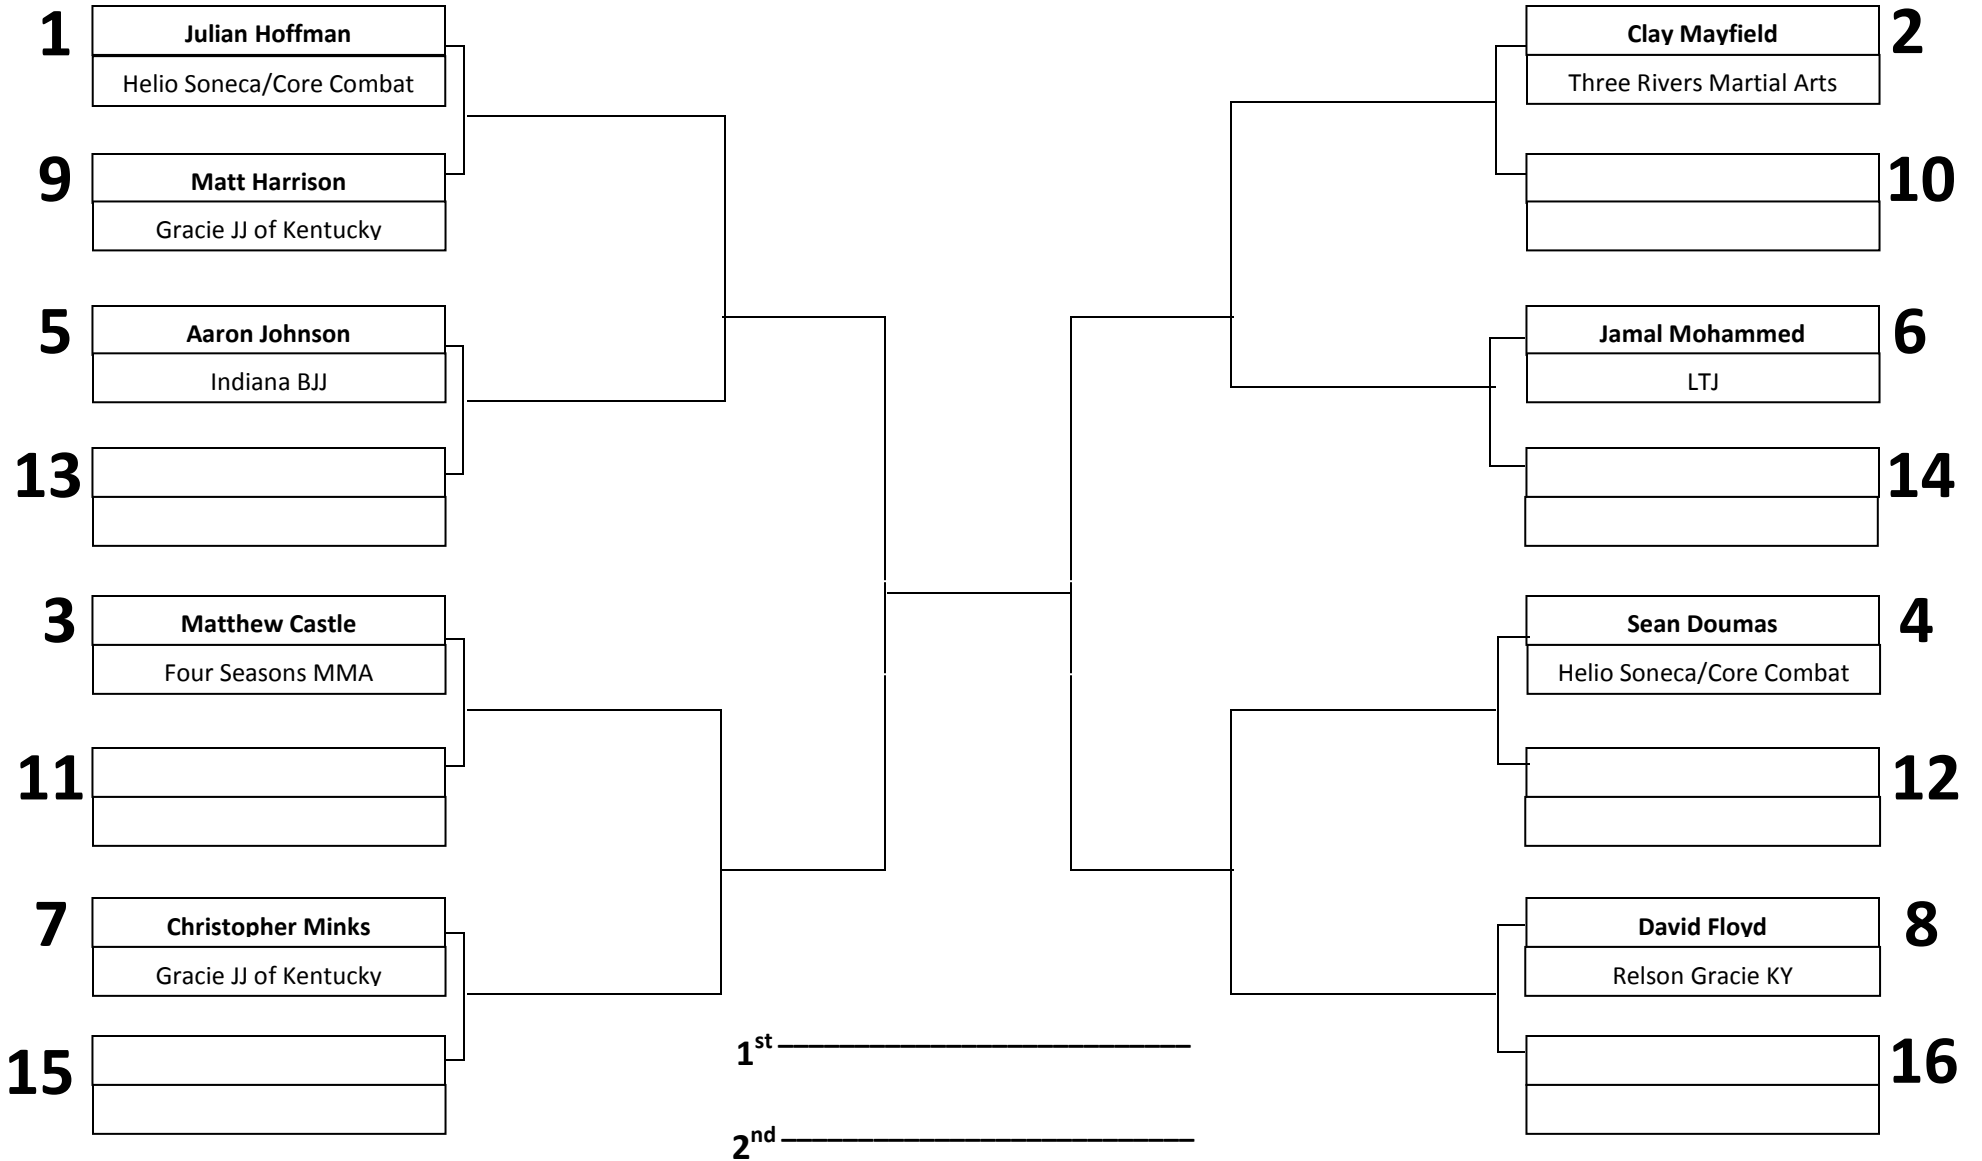

# ADULT – BLUE BELT – OPEN CLASS

**6 MINUTE MATCHES**