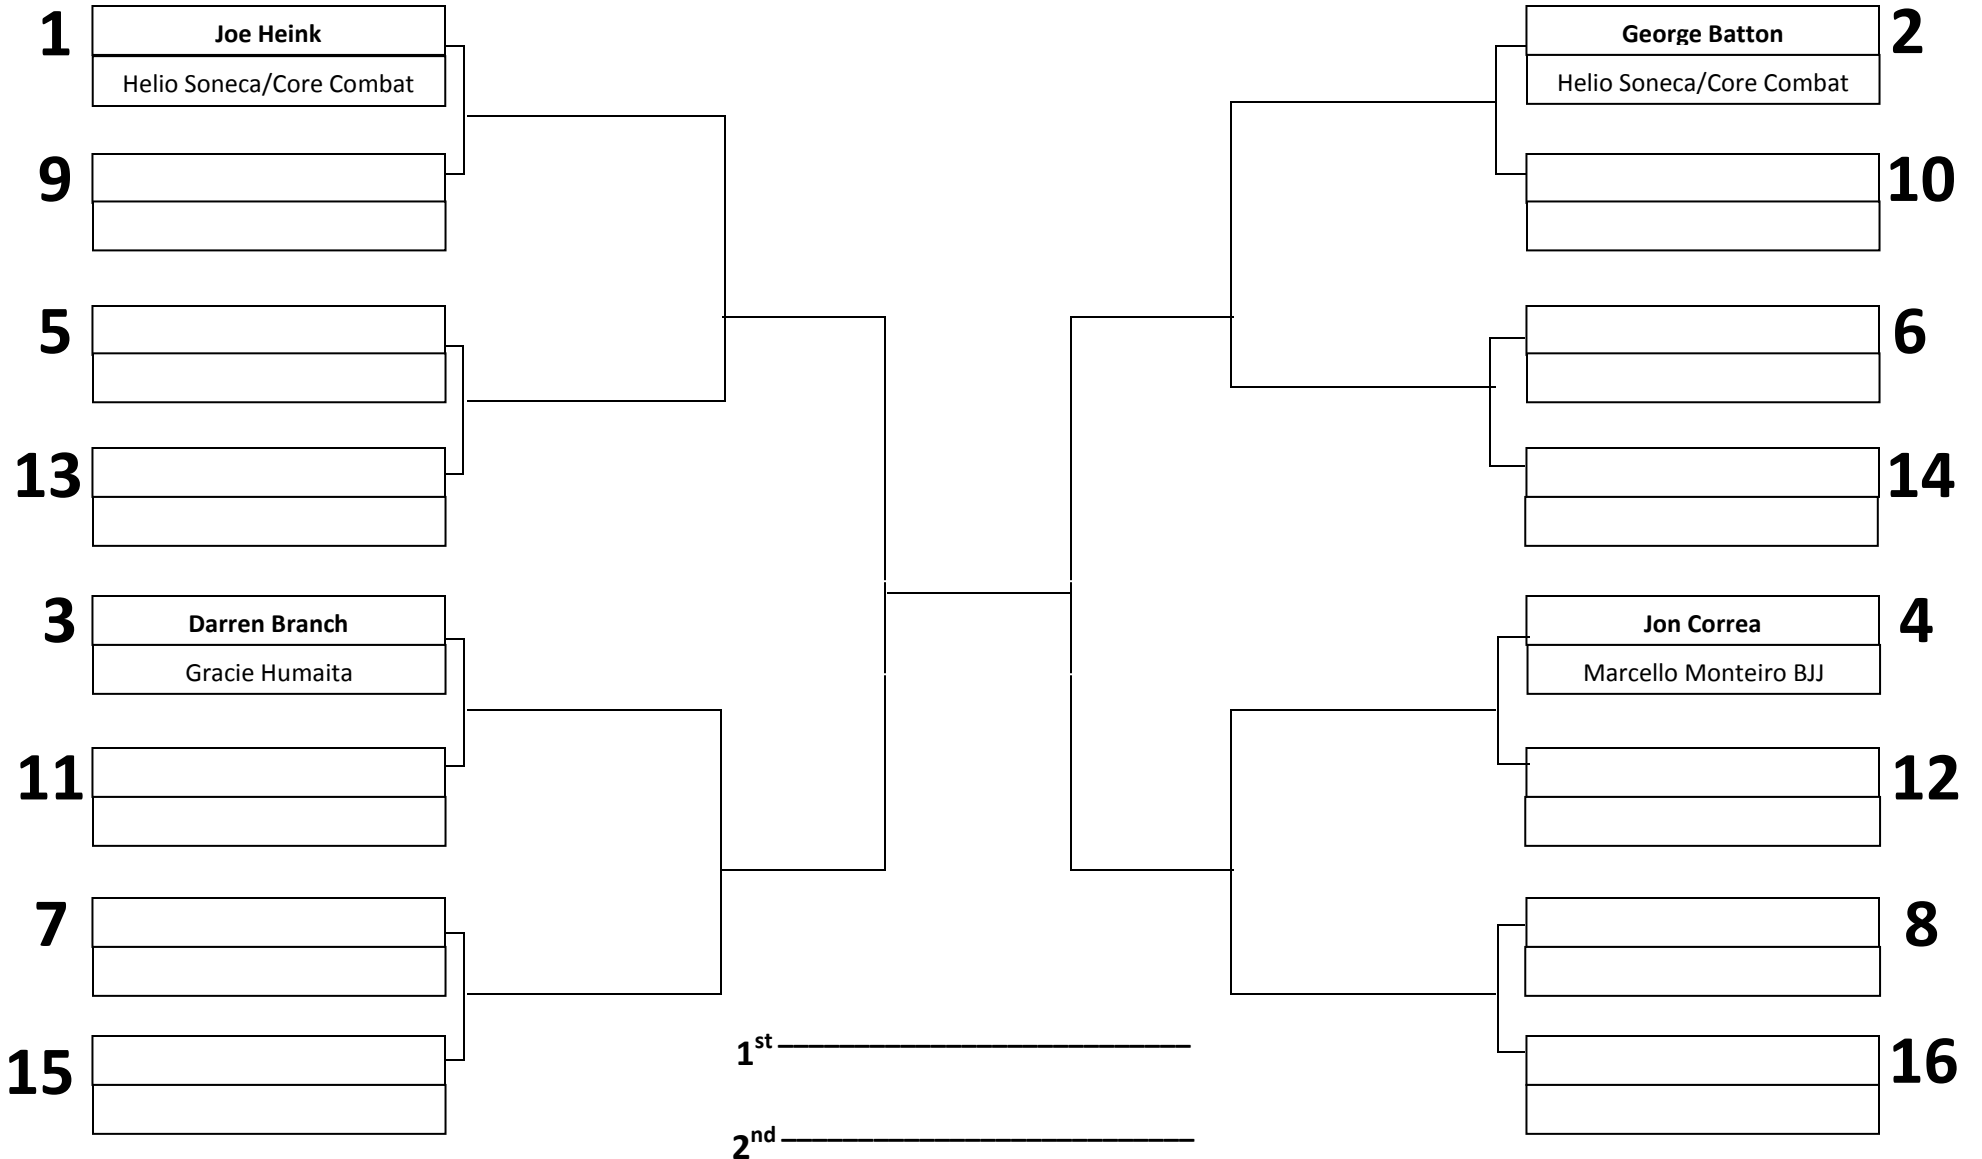

ADULT – BROWN BELT – OPEN CLASS

8 MINUTE MATCHES