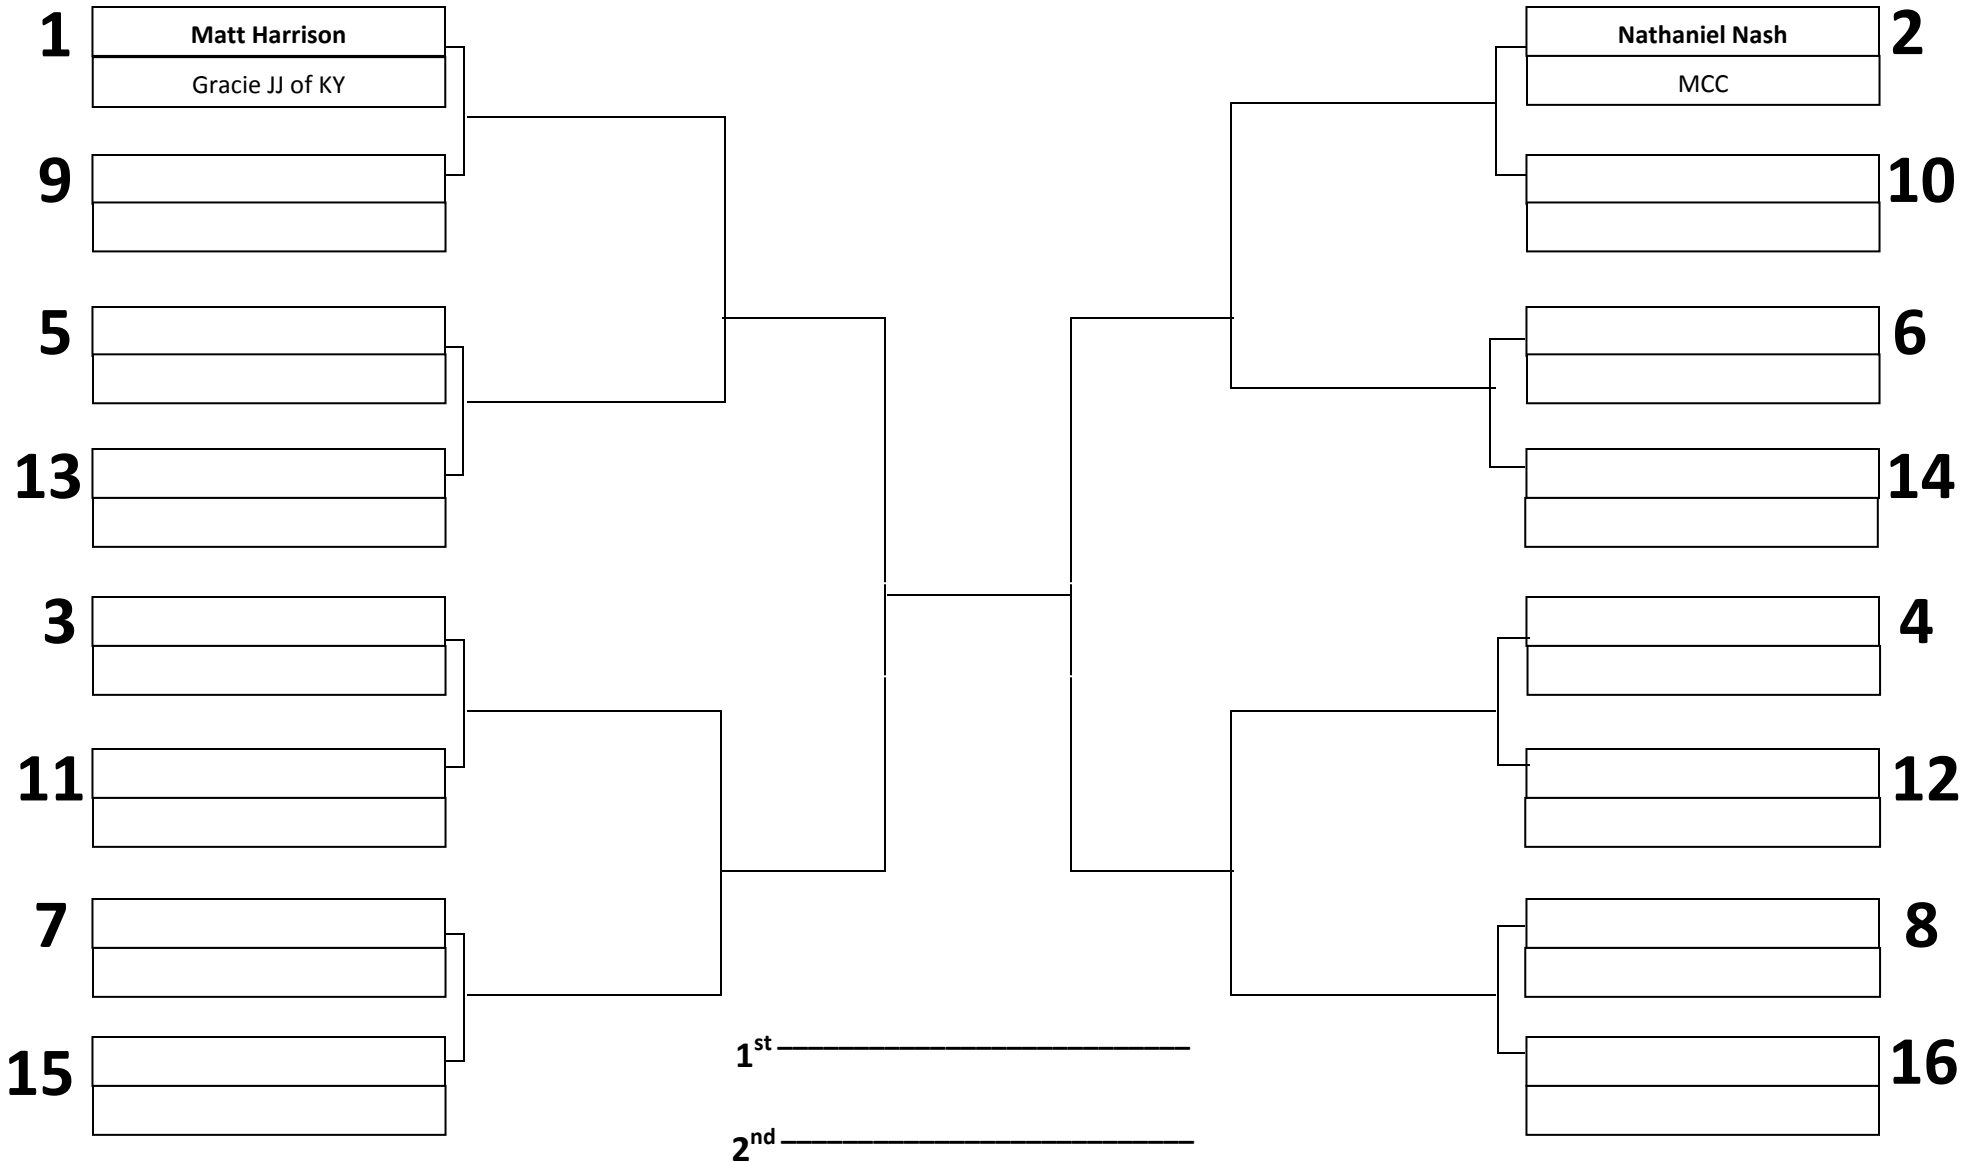

ADULT – INTERMEDIATE – LIGHT HEAVY

(175 - 189.9)

6 MINUTE MATCHES

FINAL