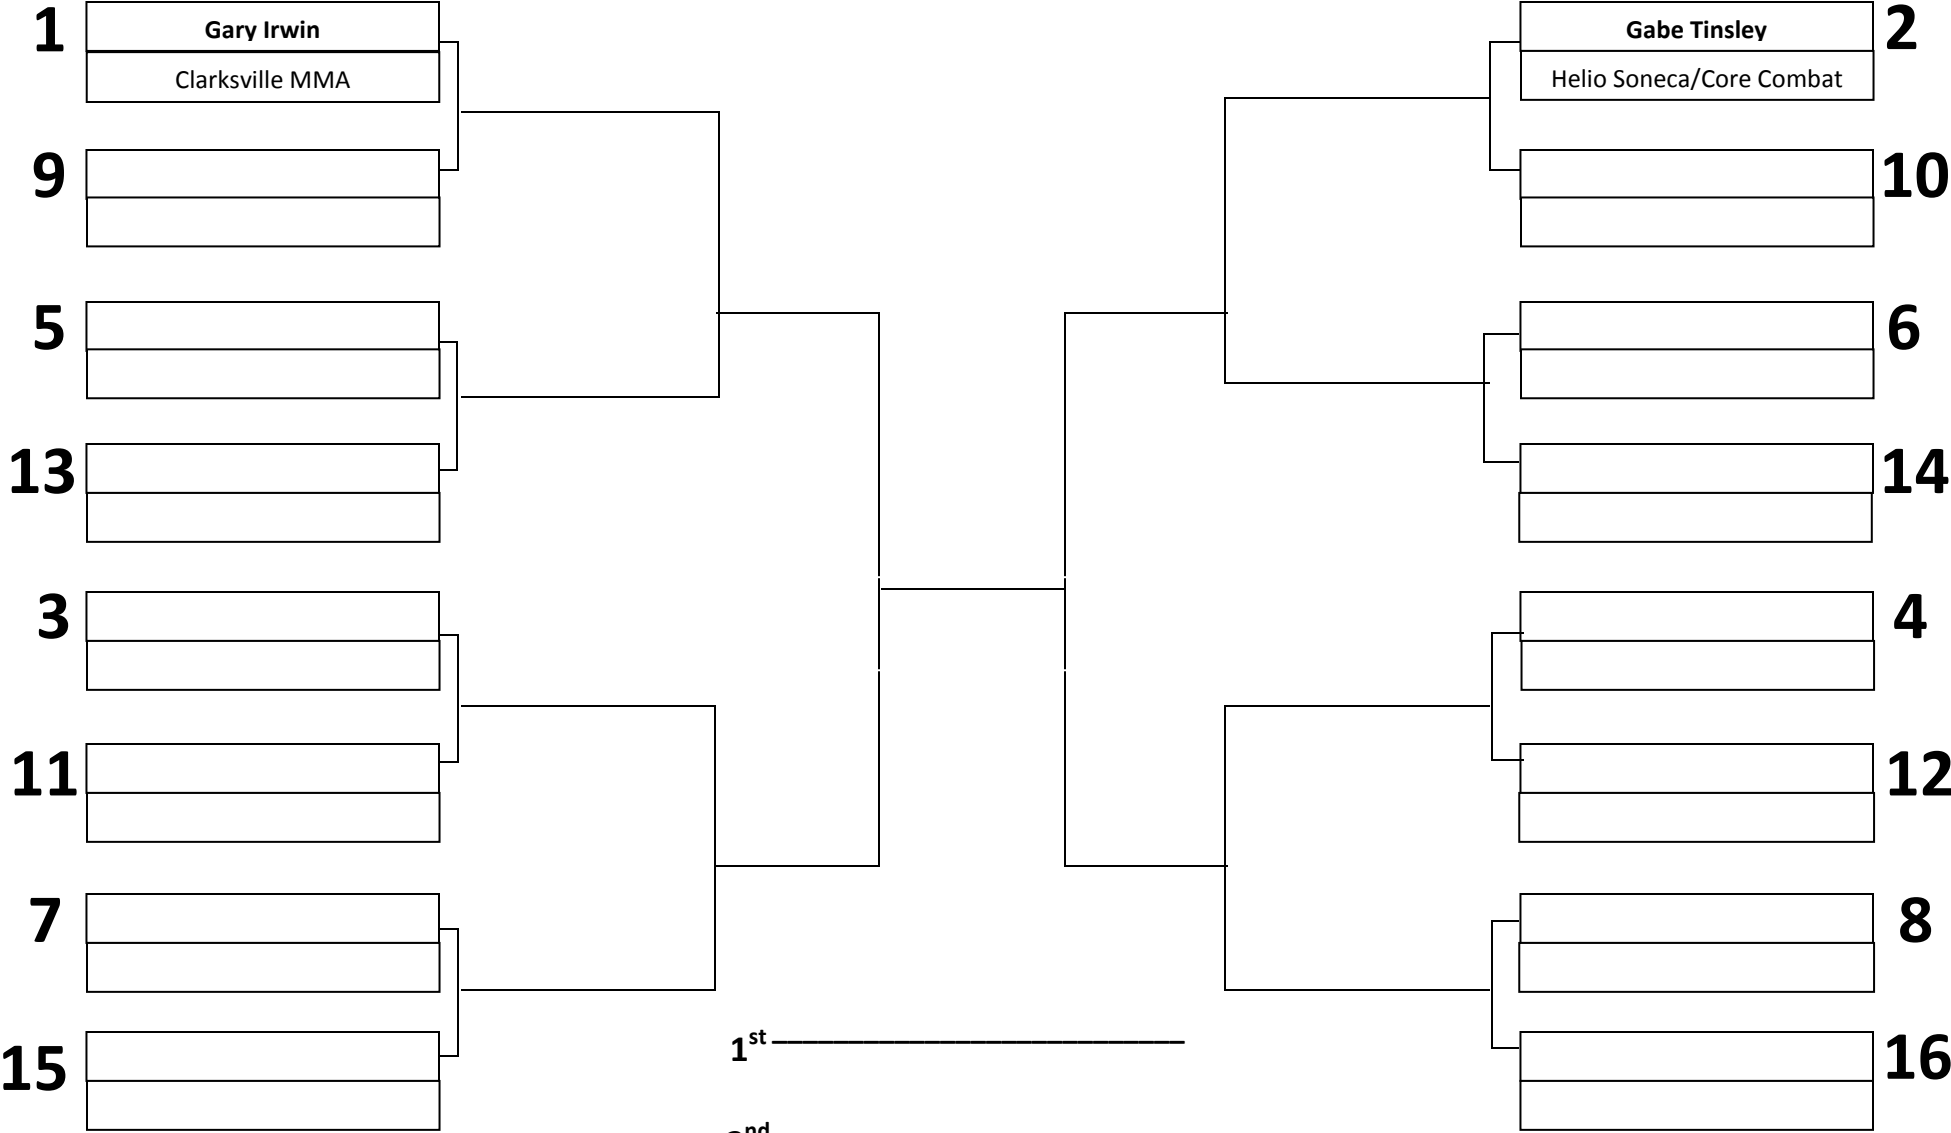

ADULT – PURPLE BELT – FLYWEIGHT

(Under 144.9)

7 MINUTE MATCHES

- 1st _____
- 2nd _____
- 3rd _____
- 4th _____

FINAL