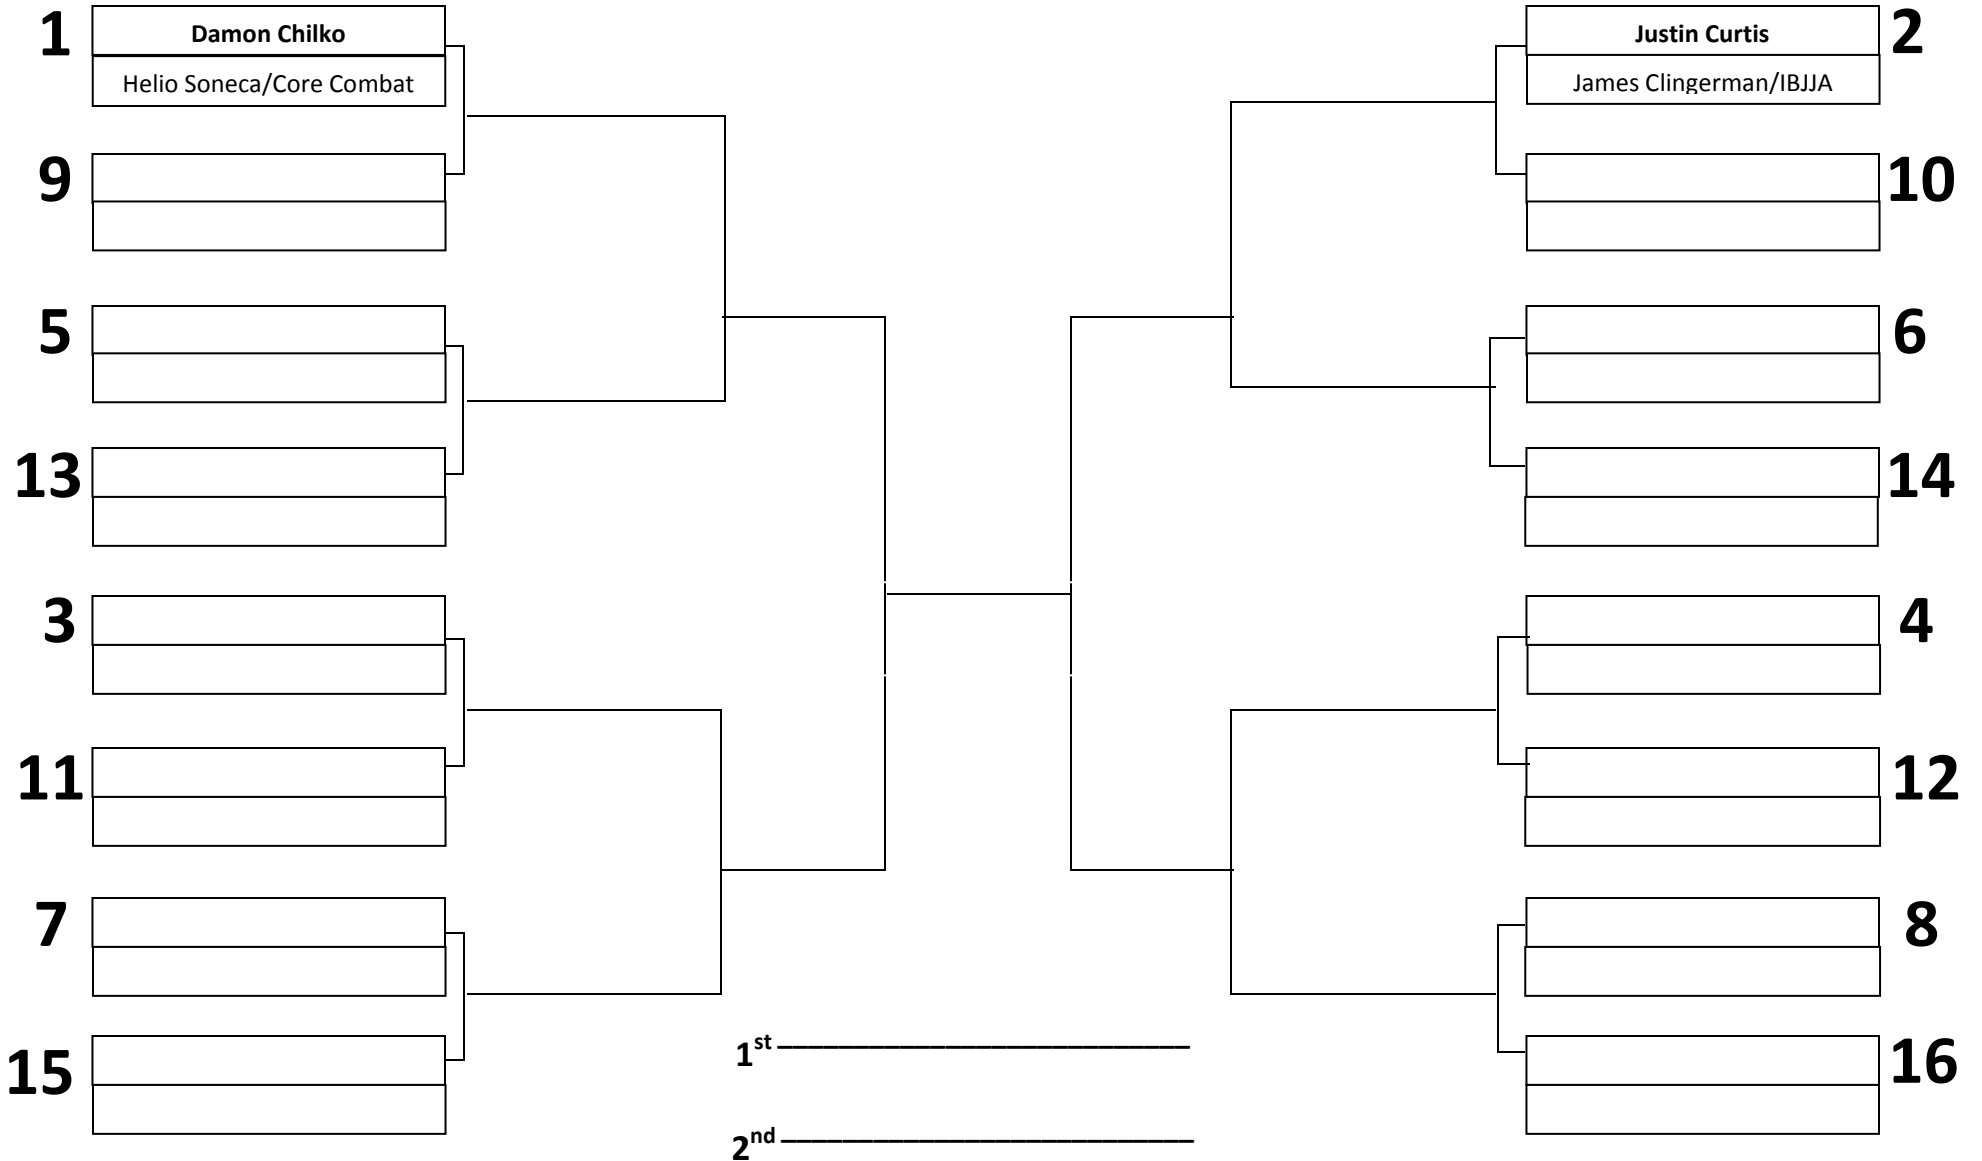

ADULT – PURPLE BELT – LIGHT HEAVY

(175 – 189.9)

7 MINUTE MATCHES

- 1st _____
- 2nd _____
- 3rd _____
- 4th _____

FINAL