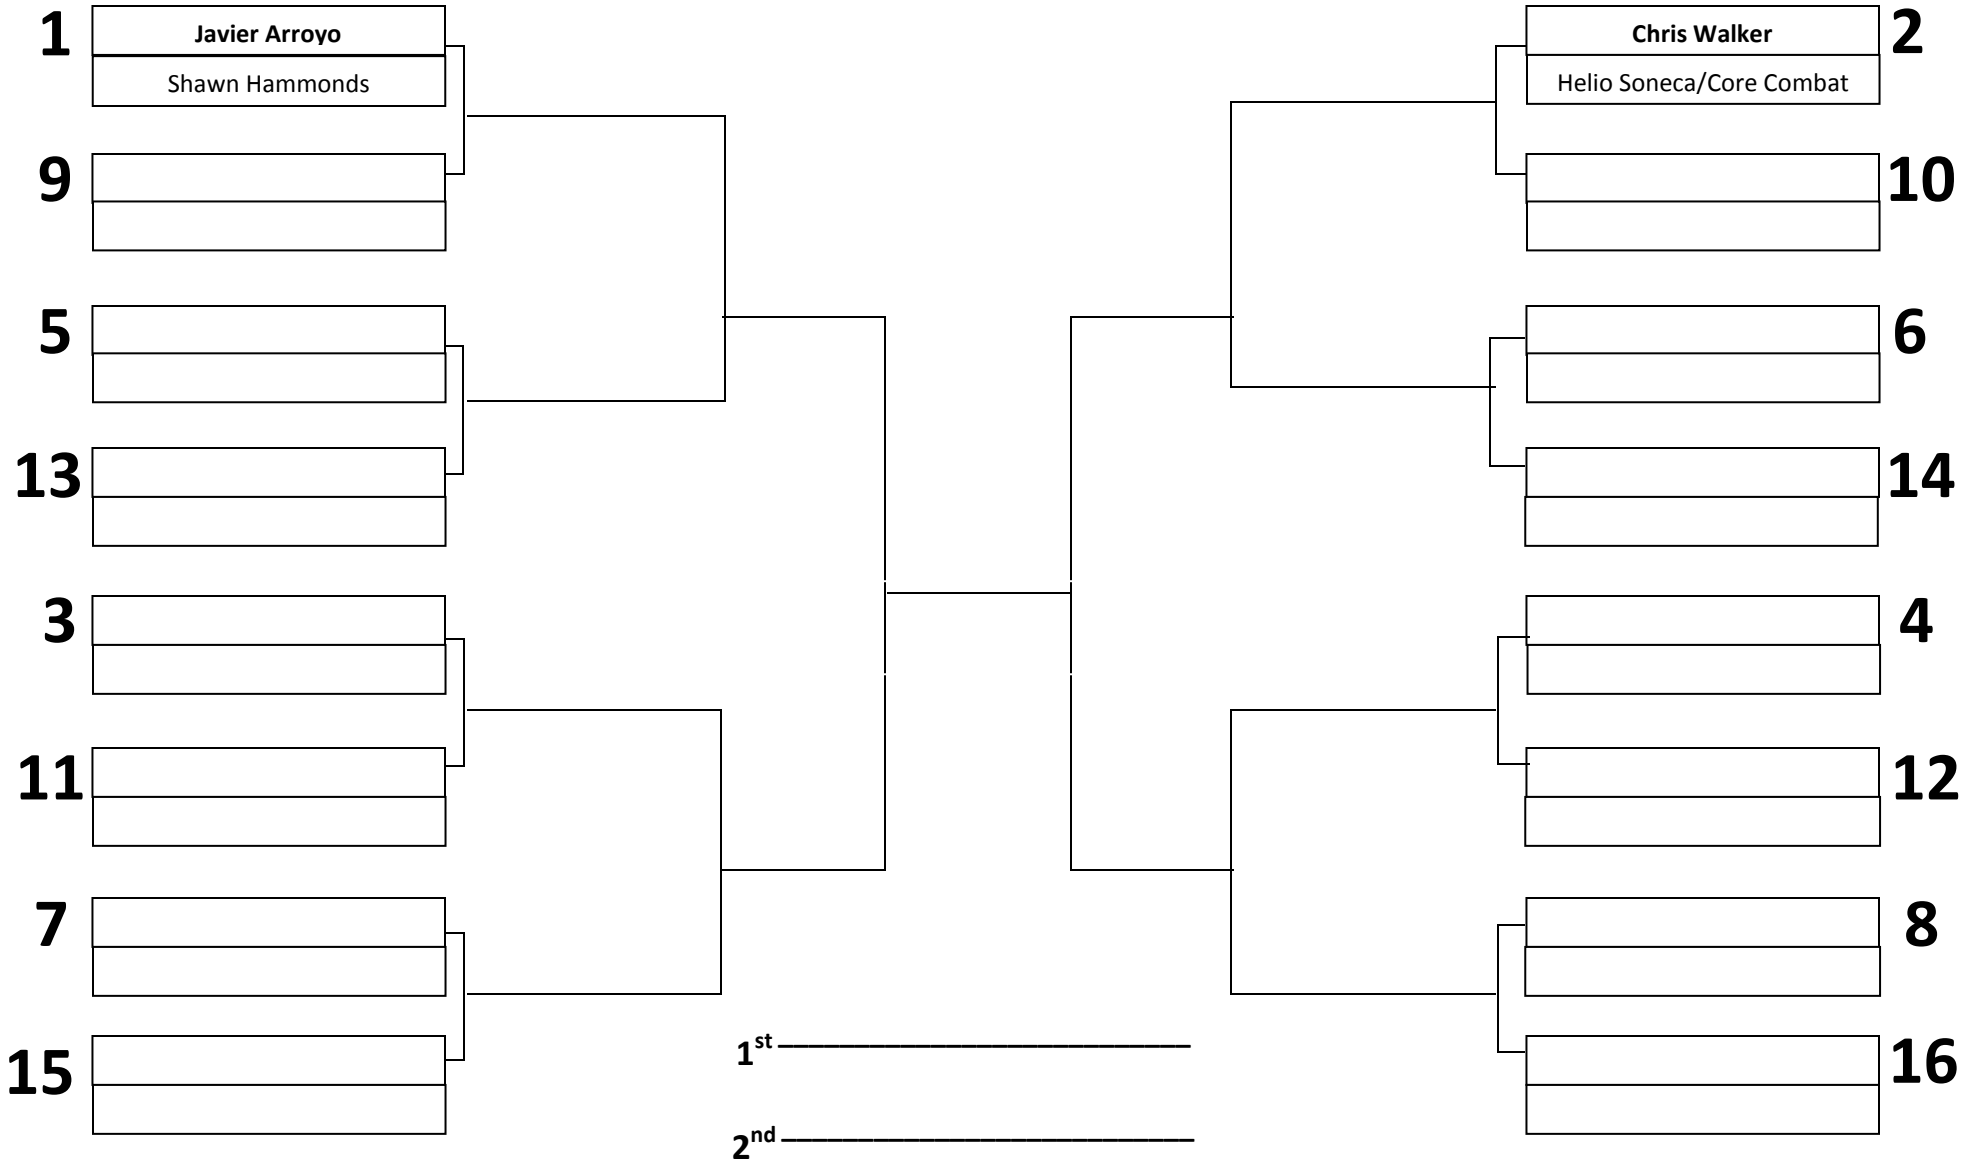

ADULT – PURPLE BELT – LIGHTWEIGHT

(145 – 159.9)

7 MINUTE MATCHES

1st _____
2nd _____
3rd _____
4th _____

FINAL