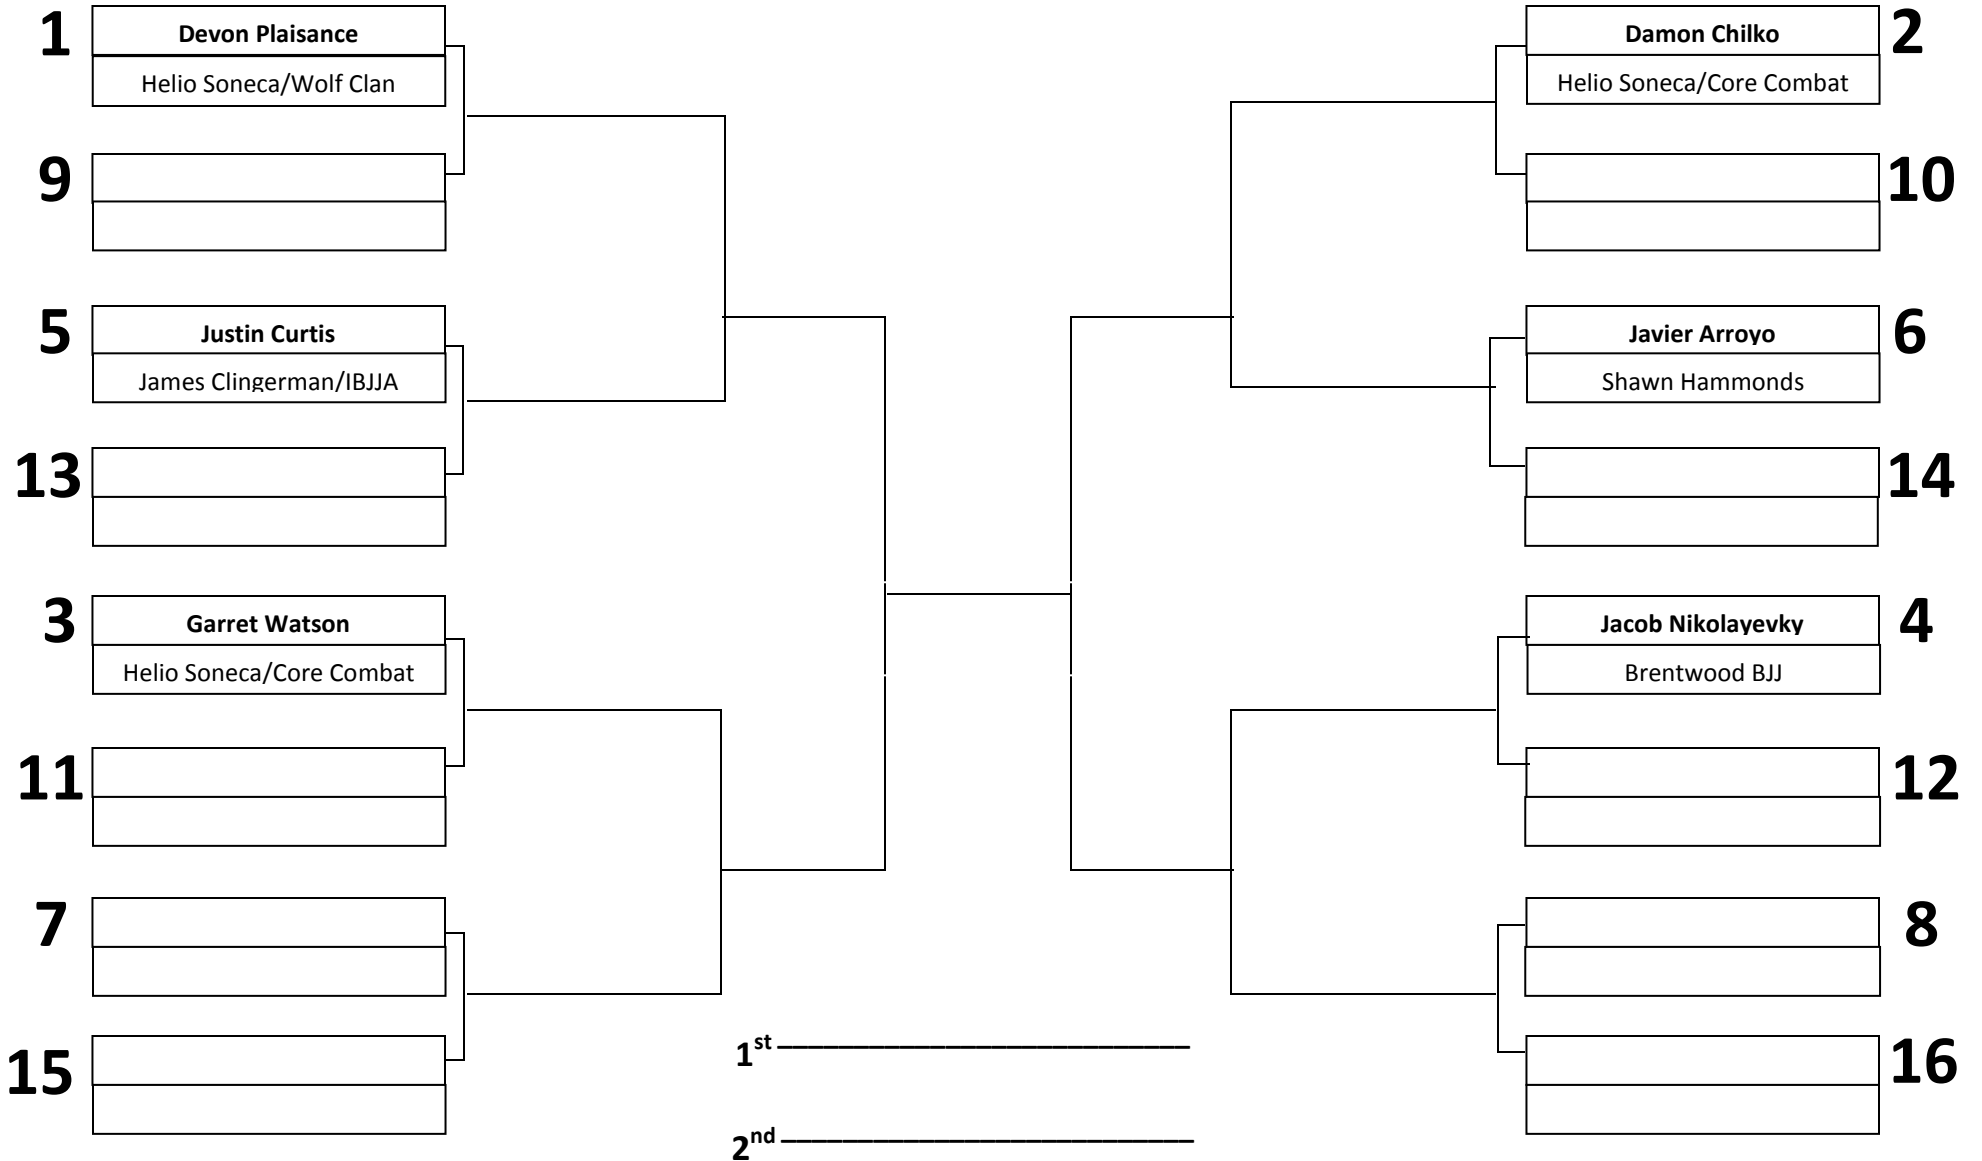

ADULT – PURPLE – OPEN CLASS

7 MINUTE MATCHES