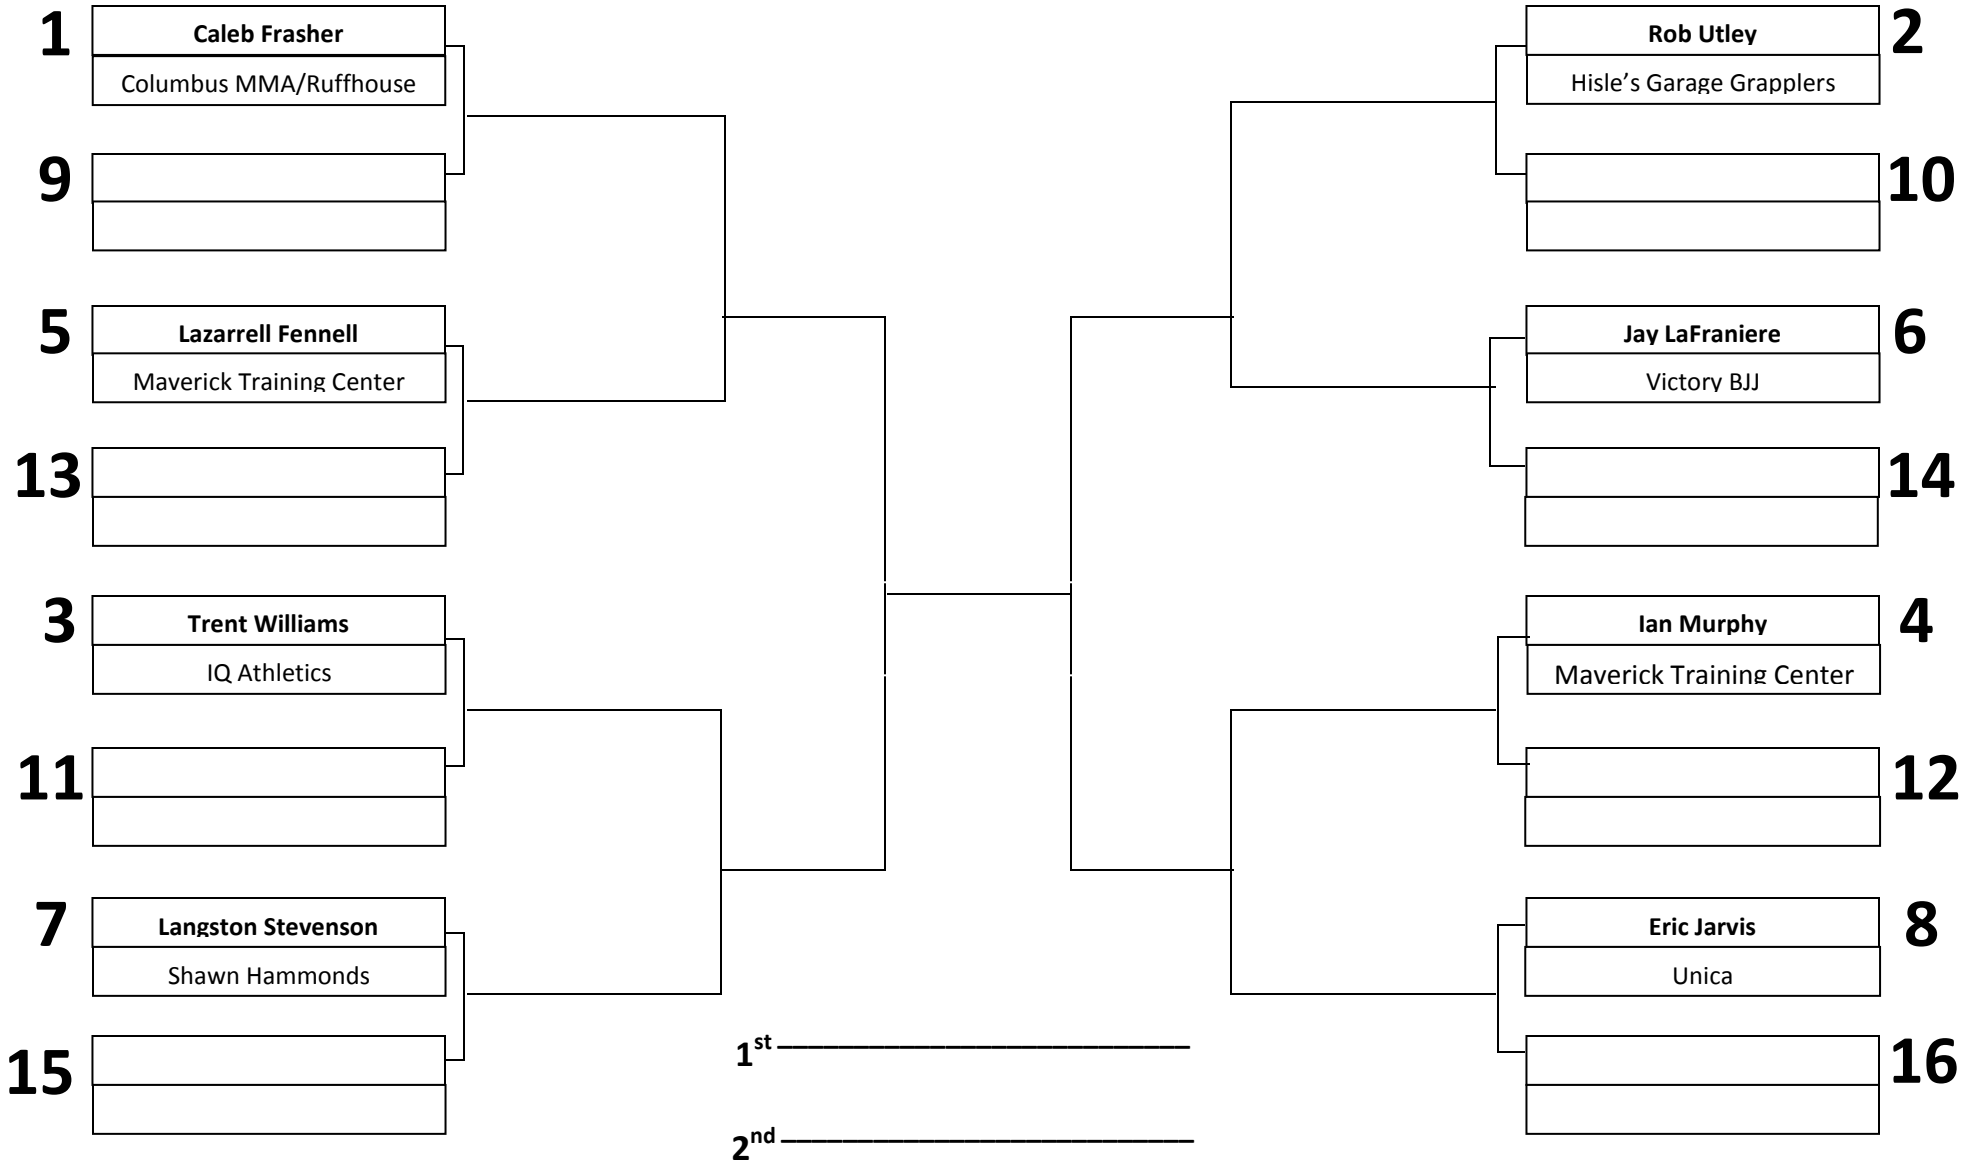

ADULT – WHITE BELT – MIDDLEWEIGHT

(160 – 174.9)

5 MINUTE MATCHES