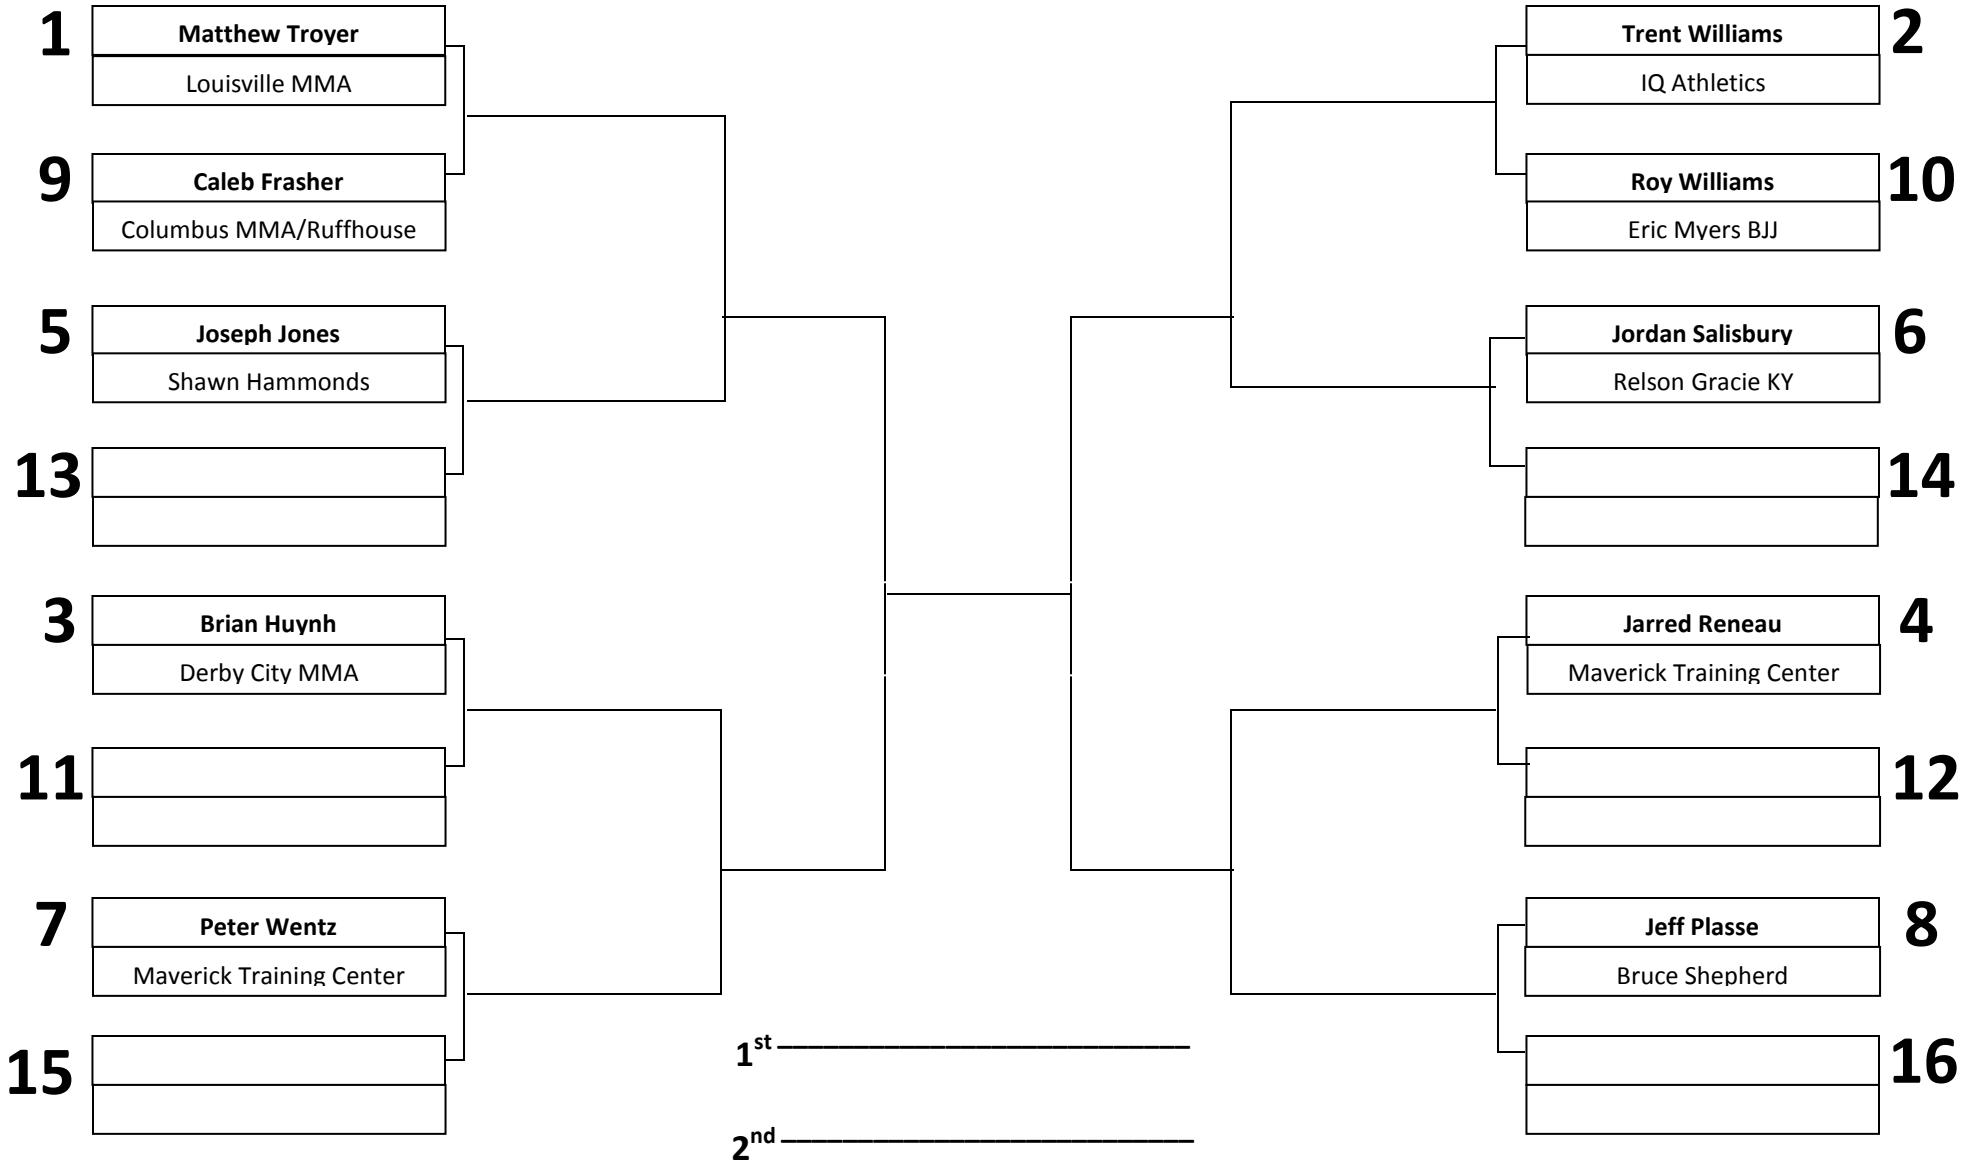

ADULT – WHITE BELT – OPEN CLASS

5 MINUTE MATCHES