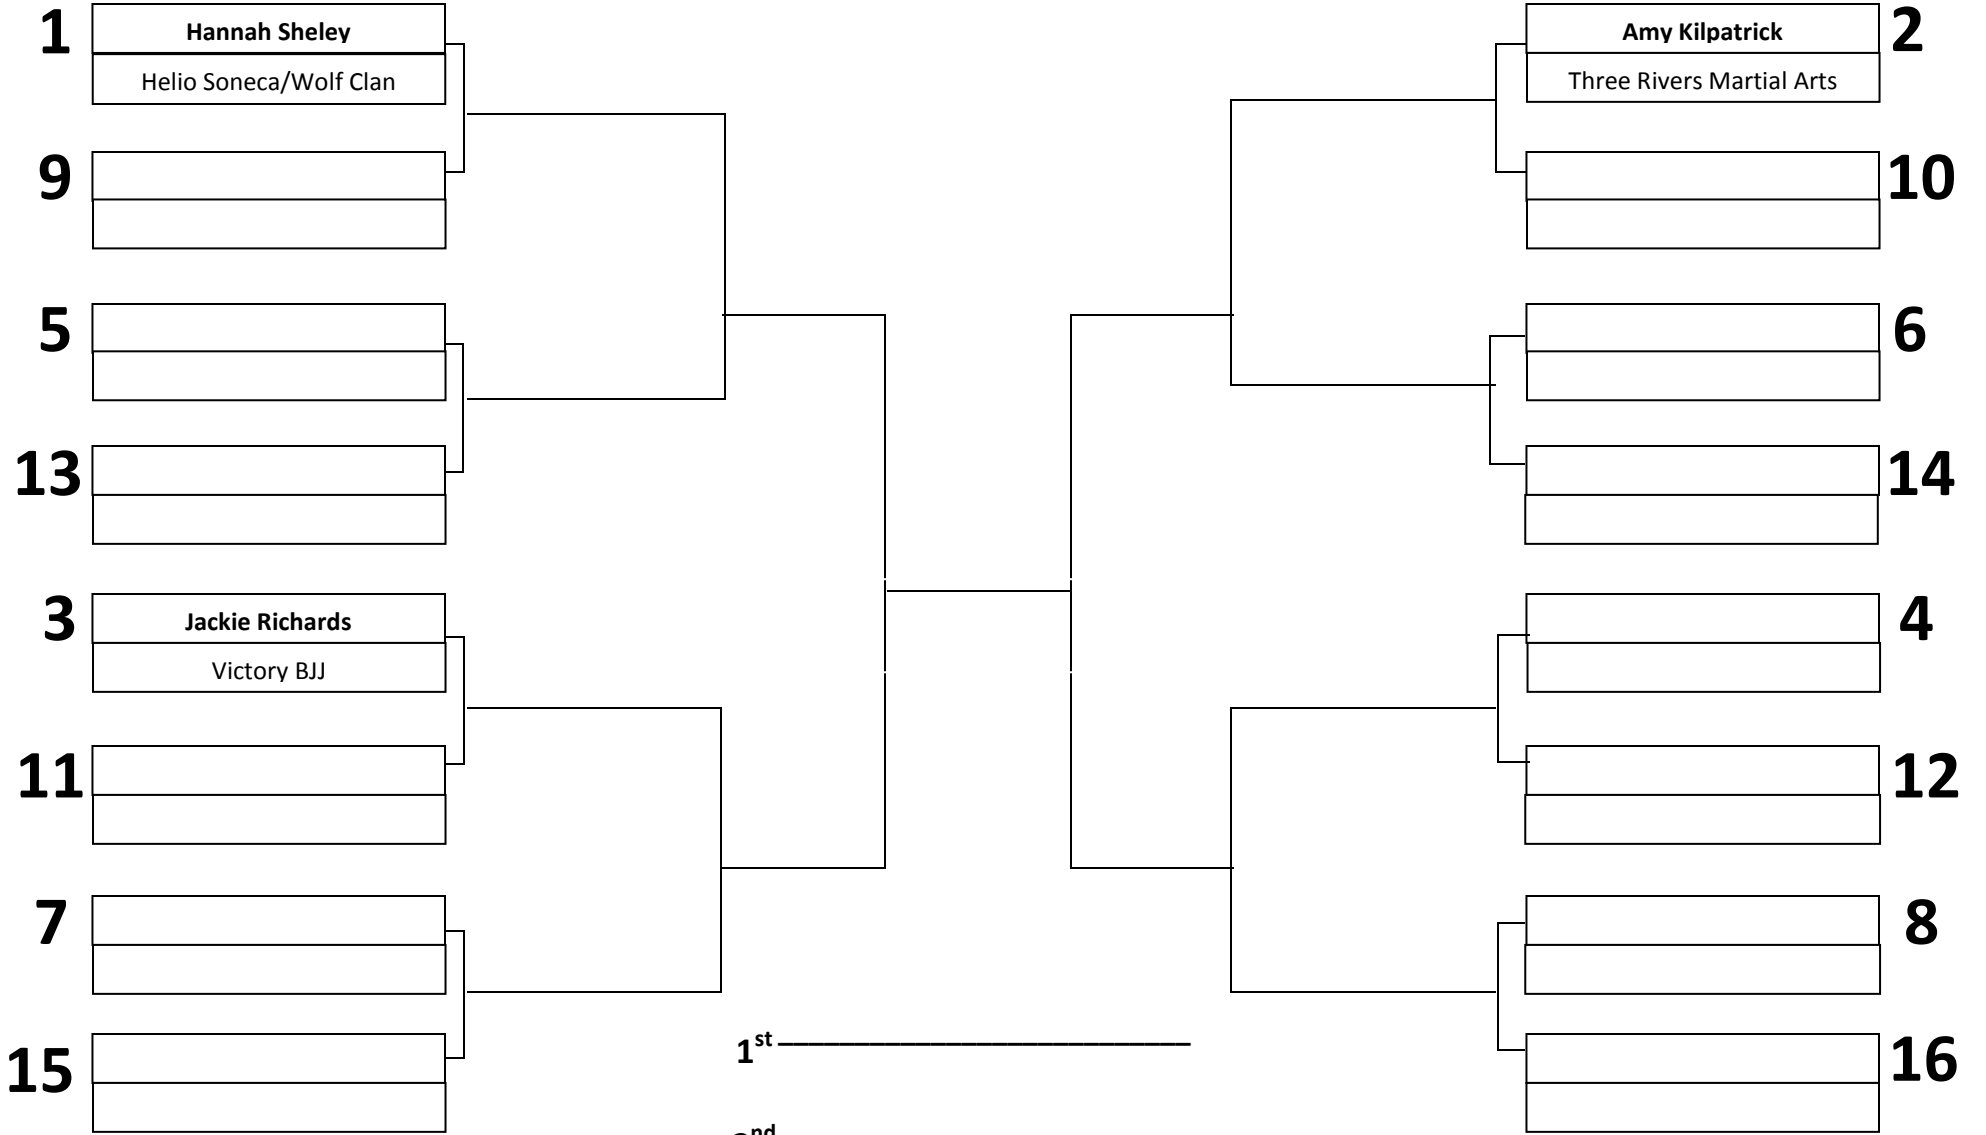

WOMEN - LIGHTWEIGHT

6 MINUTE MATCHES

Whoever loses between Hannah & Jackie will fight against Amy to see who advances to the finals.