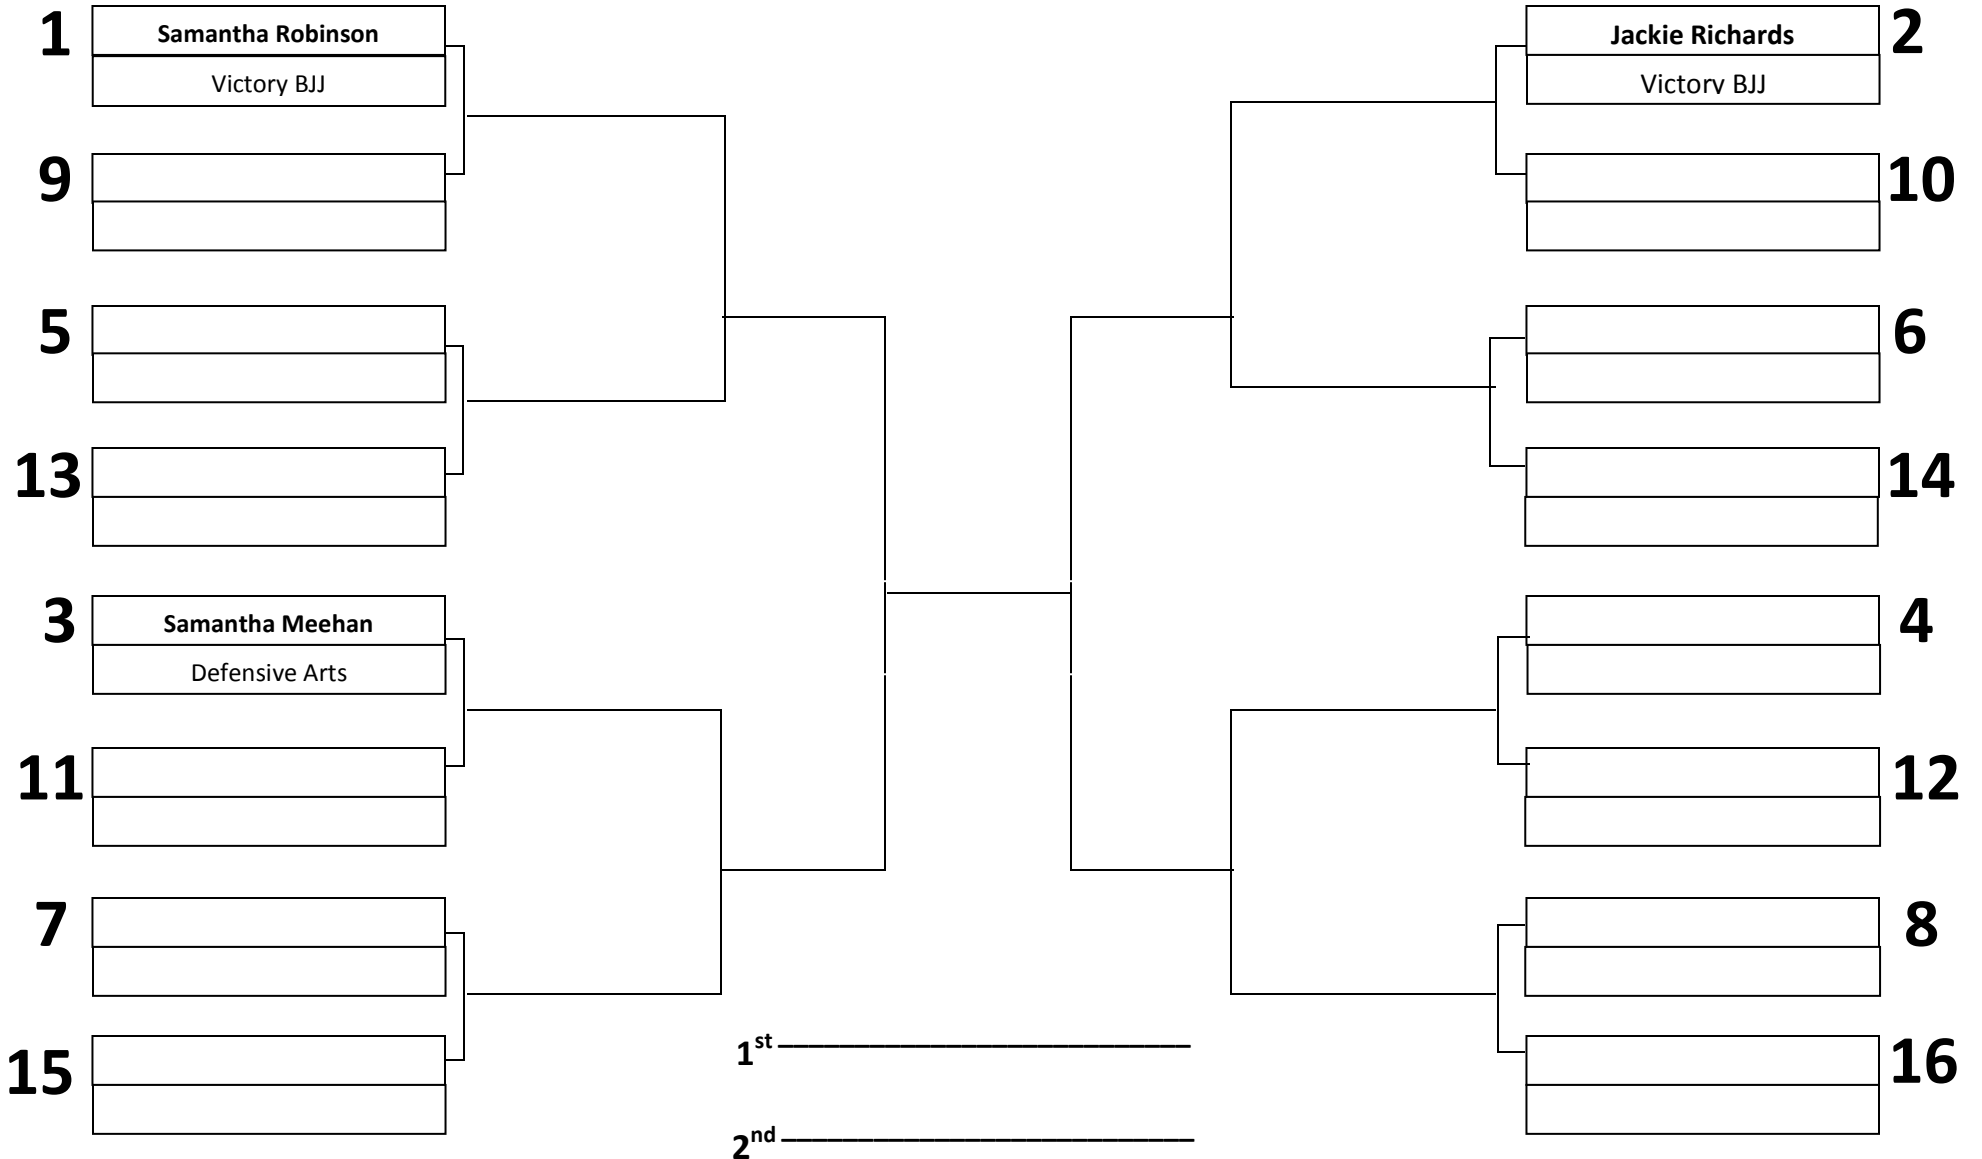

FEMALE TEENS 14-15 YRS - LIGHTWEIGHT

4 MINUTE MATCHES

Whoever loses between Samantha and Samantha will fight against Jackie to see who advances to the finals.