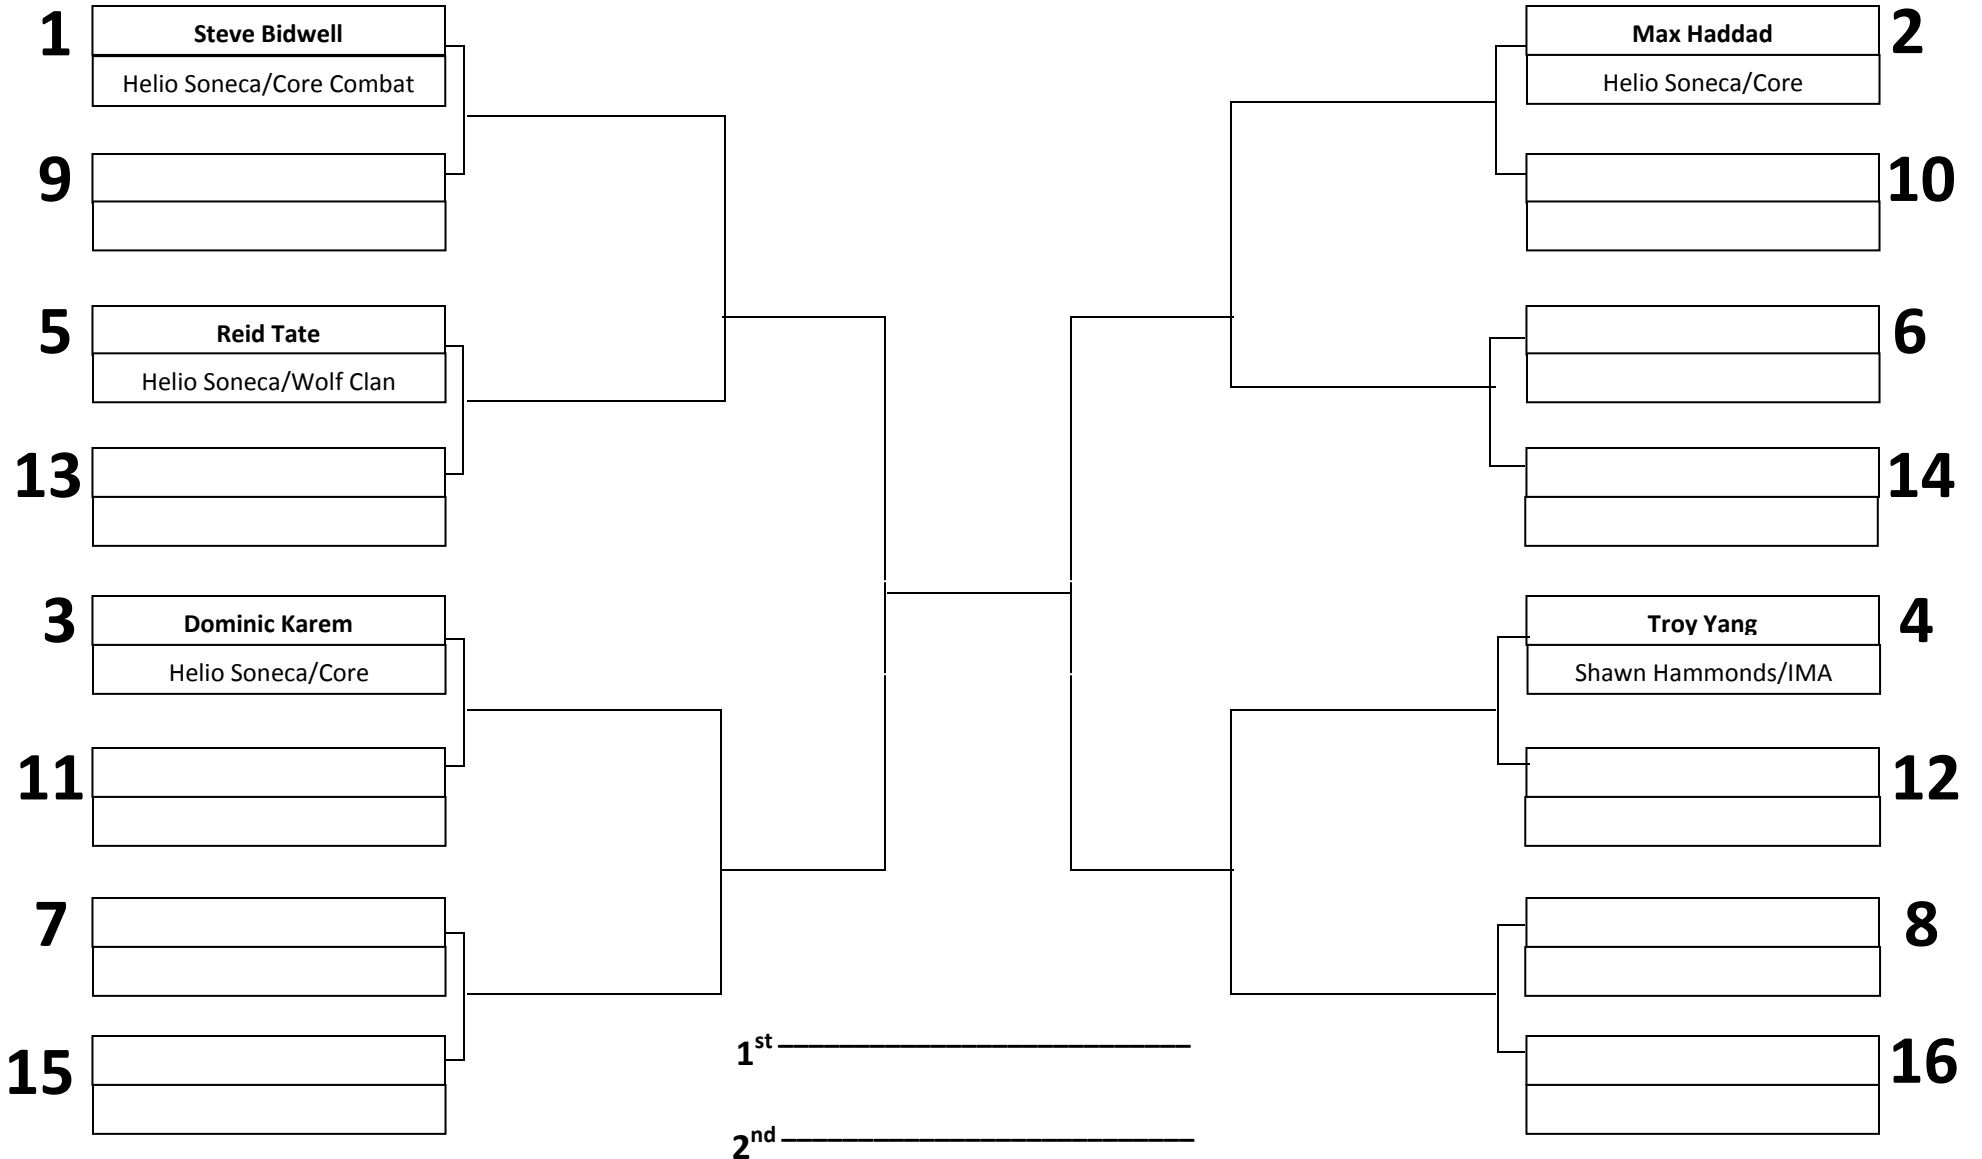

JUNIORS – WHITE/GREEN - MIDDLEWEIGHT

5 MINUTE MATCHES