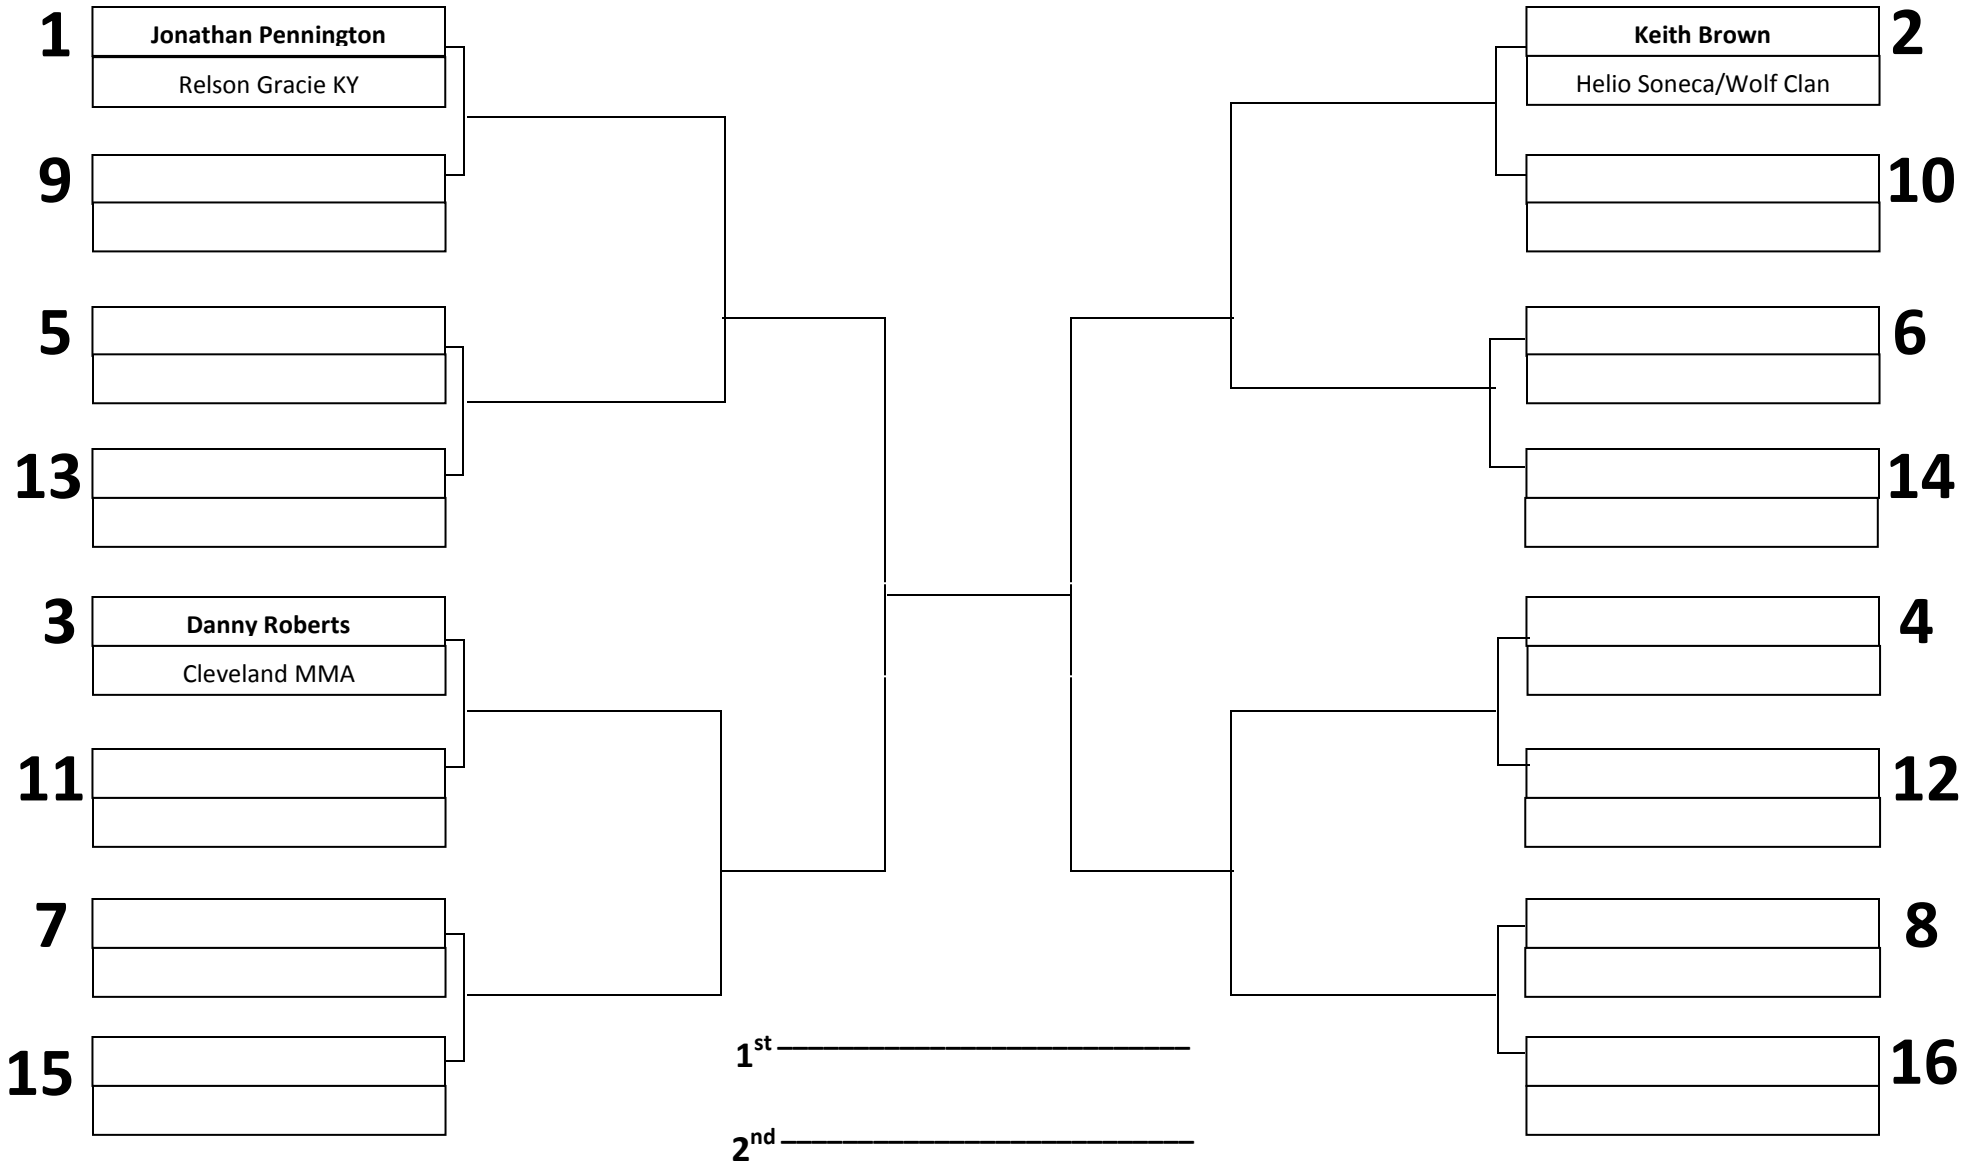

MASTERS – WHITE BELT – HEAVYWEIGHT/SUPER HEAVY

(Over 190)

5 MINUTE MATCHES

Whoever loses between Jonathan and Danny will fight against Keith to see who advances to the finals.